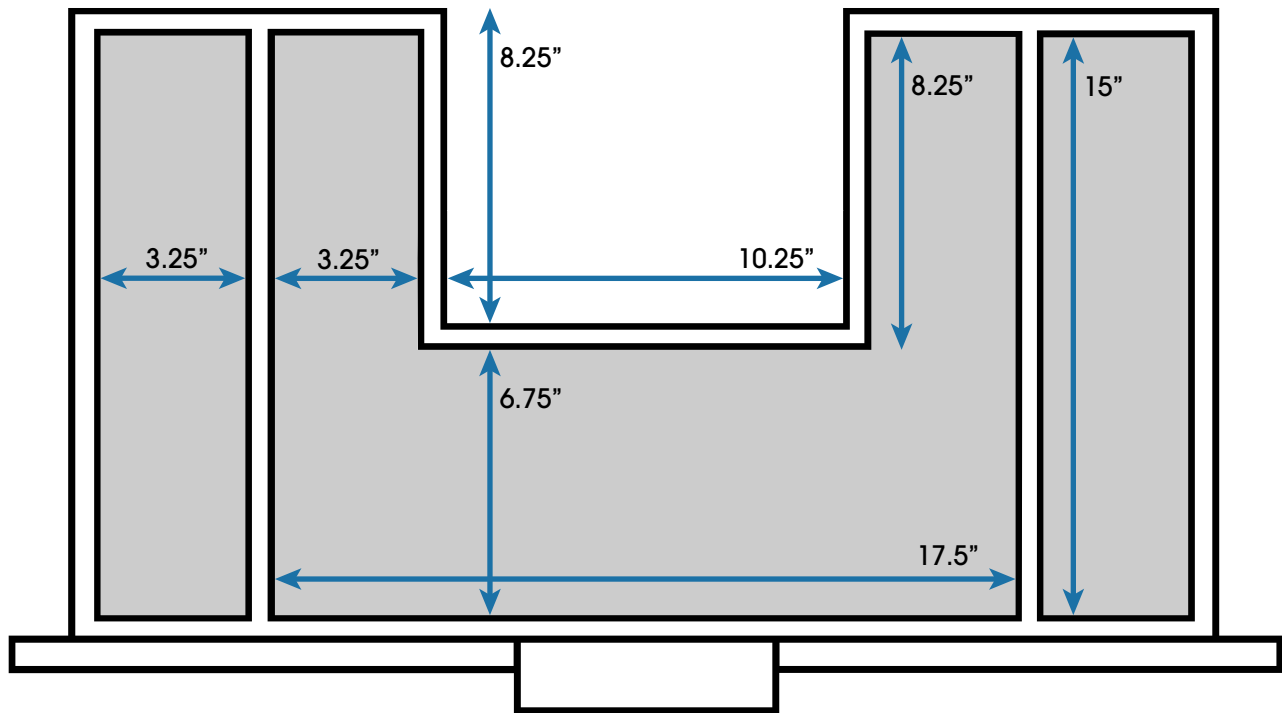

Henley 30-inch Bath Vanity **(Bottom Drawer – Top View)**

Drawer Depth: 7.25"

**All measurements are approximate and rounded to the nearest quarter inch
Please allow for a slight margin of error**