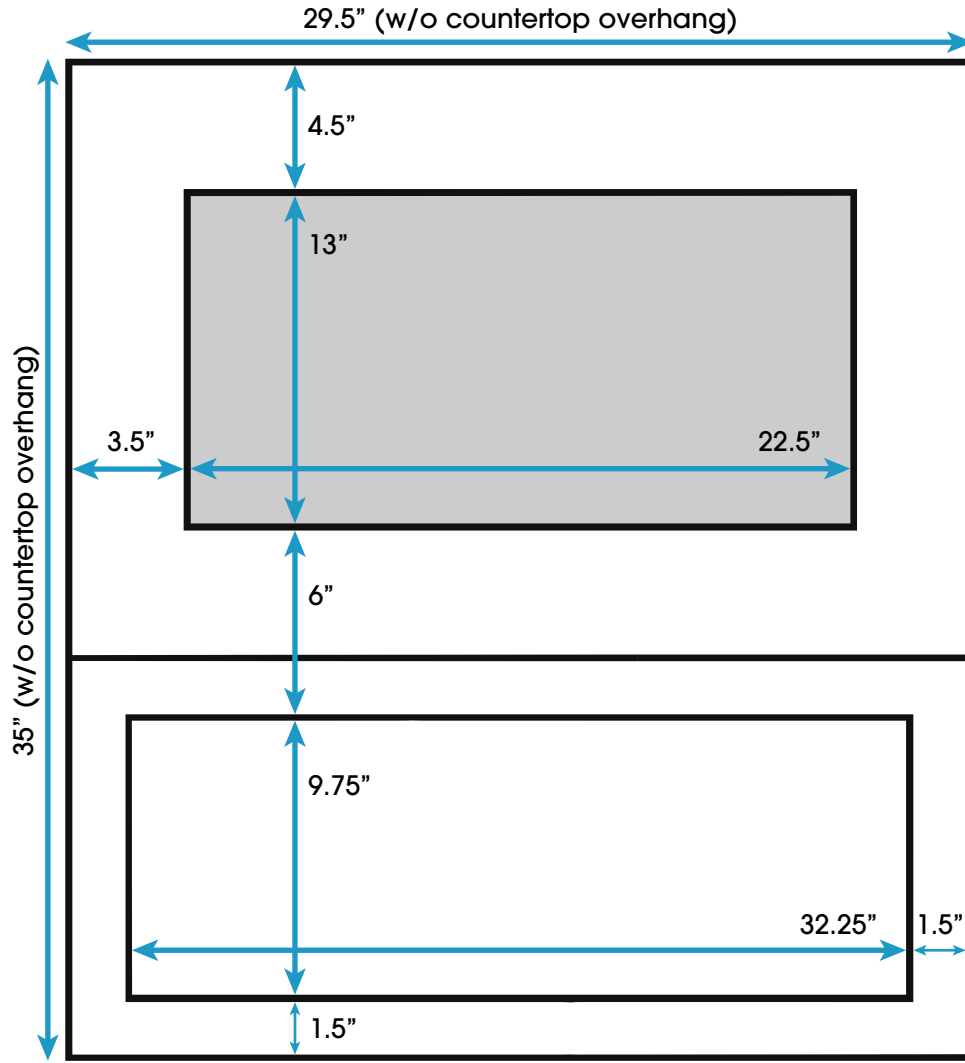

Henley 30-inch Bath Vanity (Back View)

**All measurements are approximate and rounded to the nearest quarter inch
Please allow for a slight margin of error**