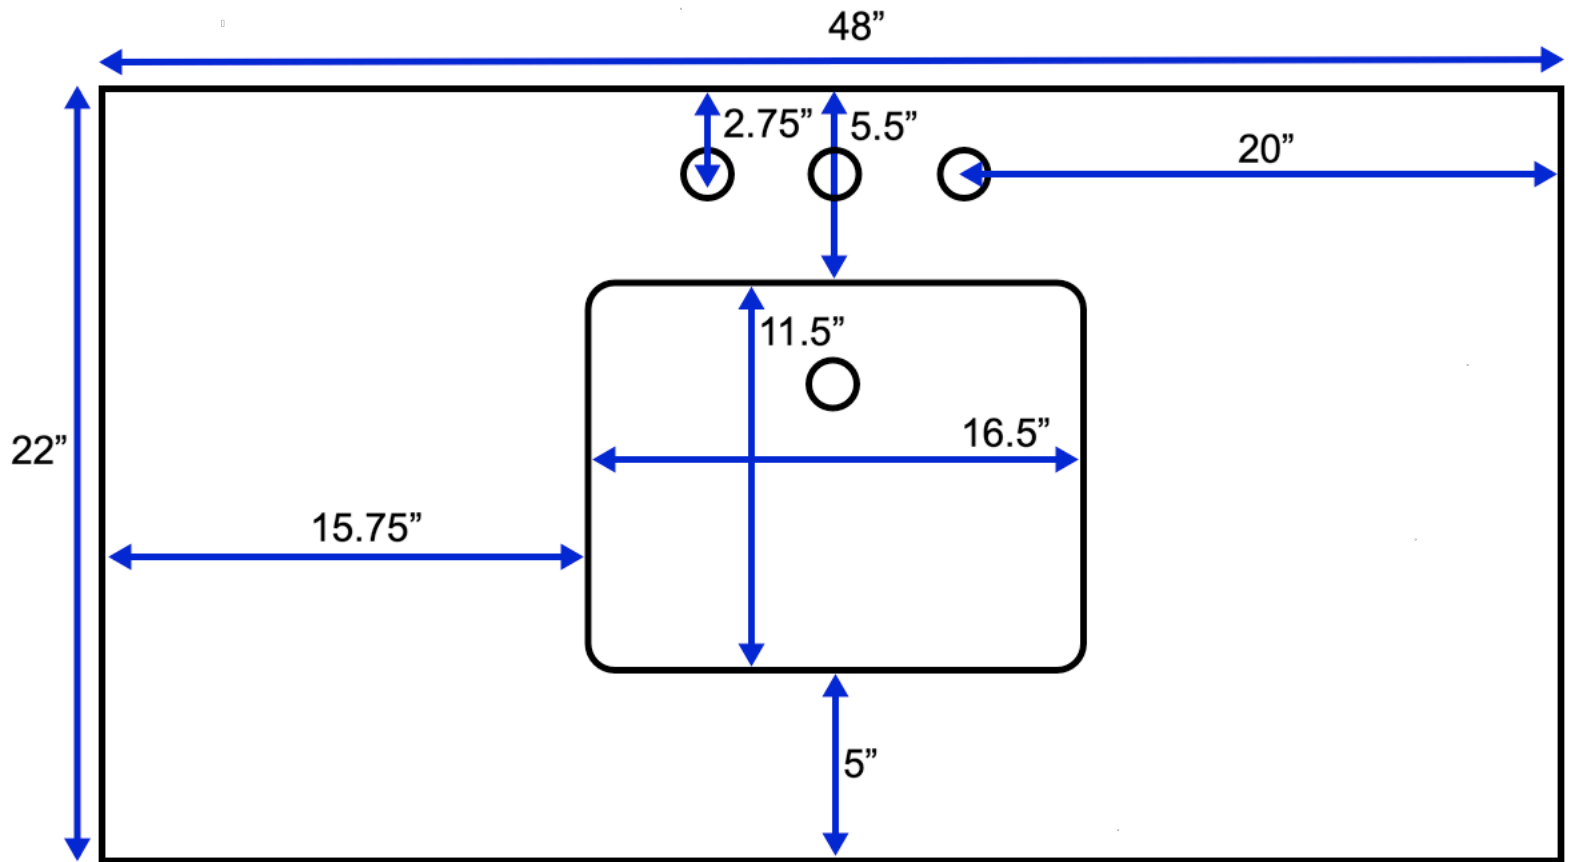

# Hailey 48-inch Bath Vanity (Top View)

All measurements are approximate and rounded to the nearest quarter inch.  
Please allow for a slight margin of error.