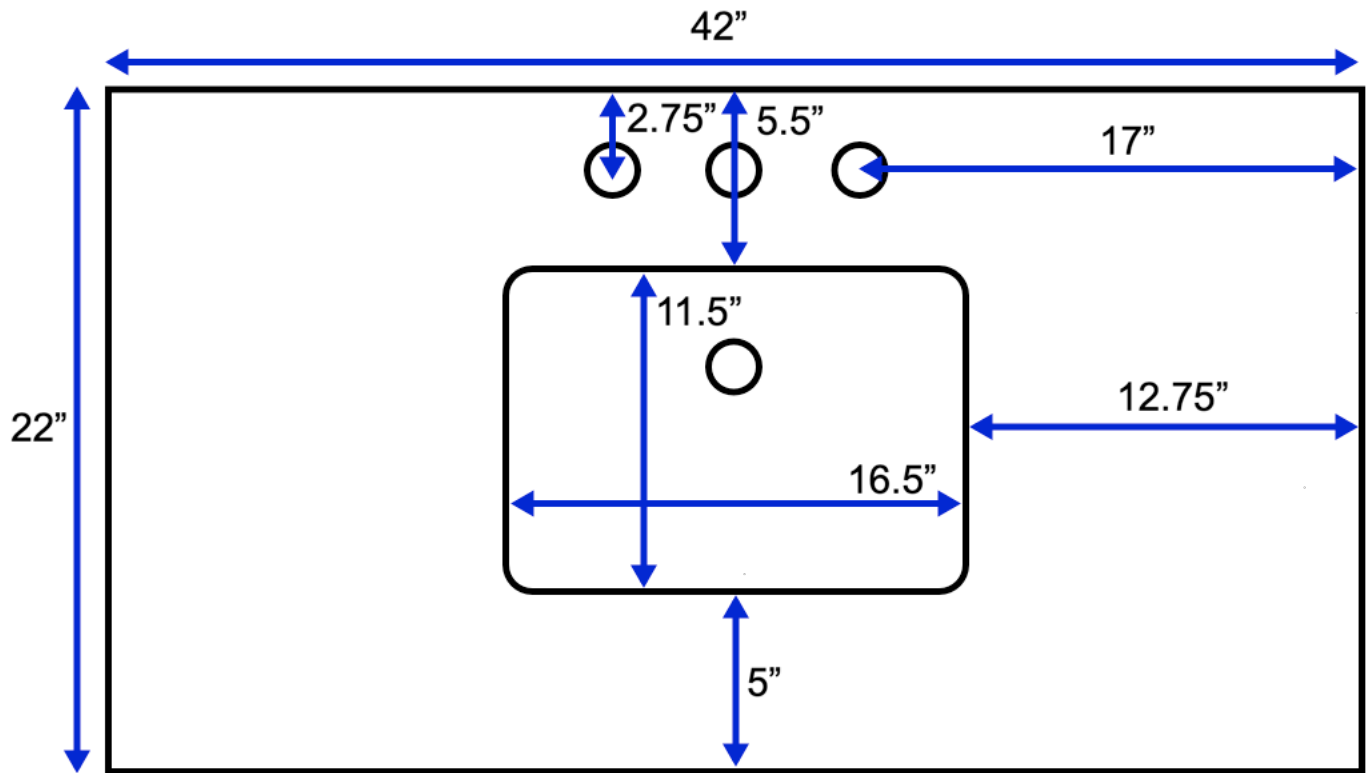

Hailey 42-inch Bath Vanity (Top View)

All measurements are approximate and rounded to the nearest quarter inch.
Please allow for a slight margin of error.