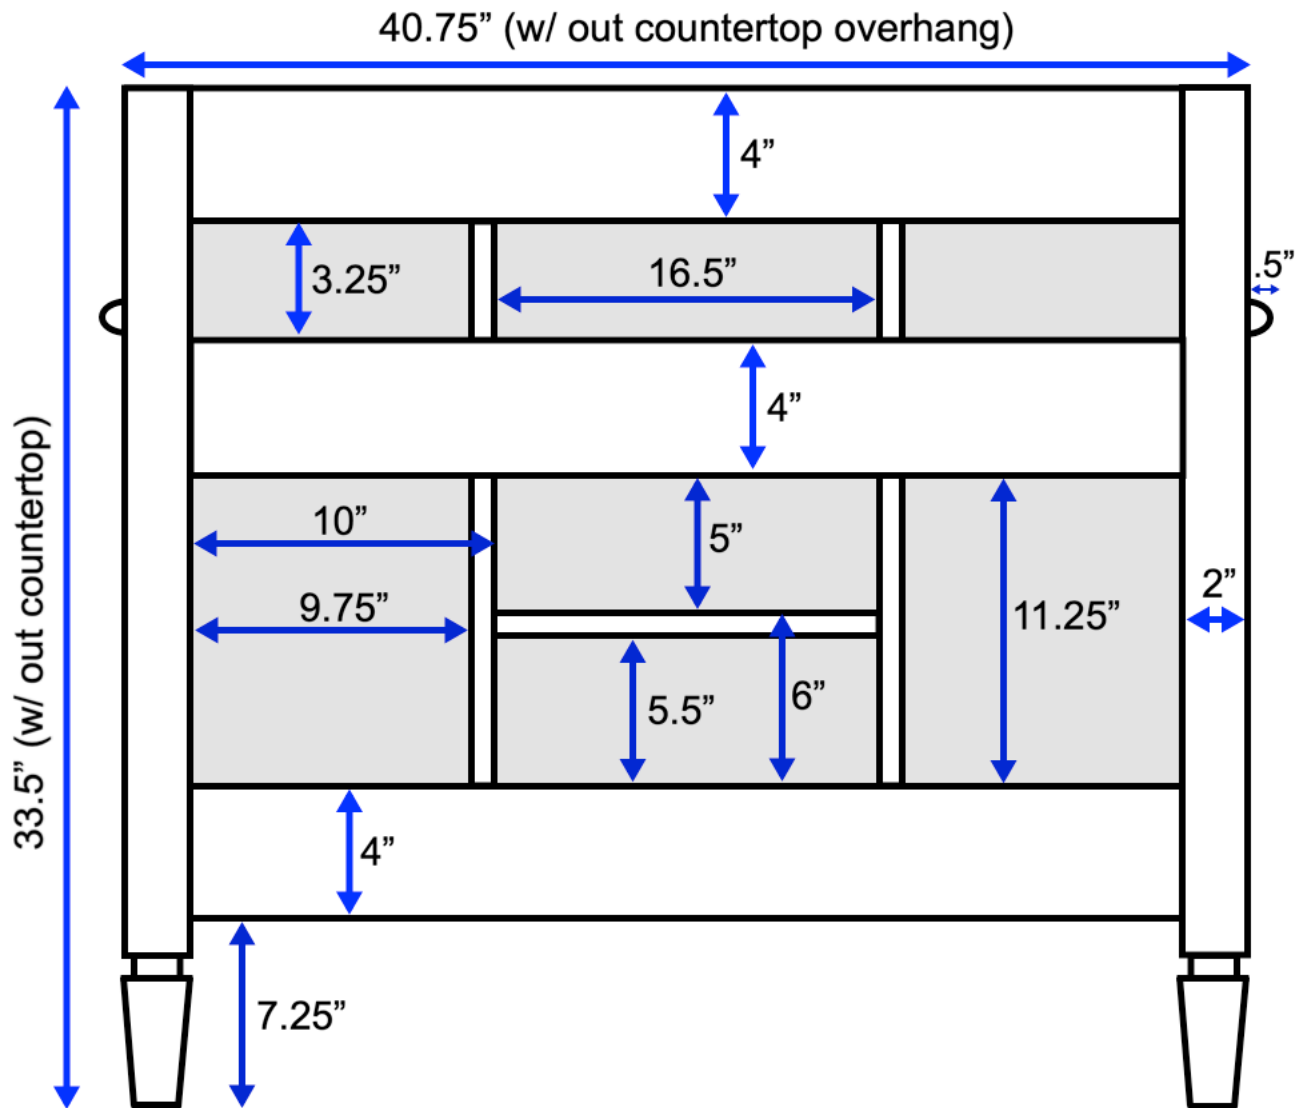

# Hailey 42-inch Bath Vanity (Back View)

All measurements are approximate and rounded to the nearest quarter inch.  
Please allow for a slight margin of error.