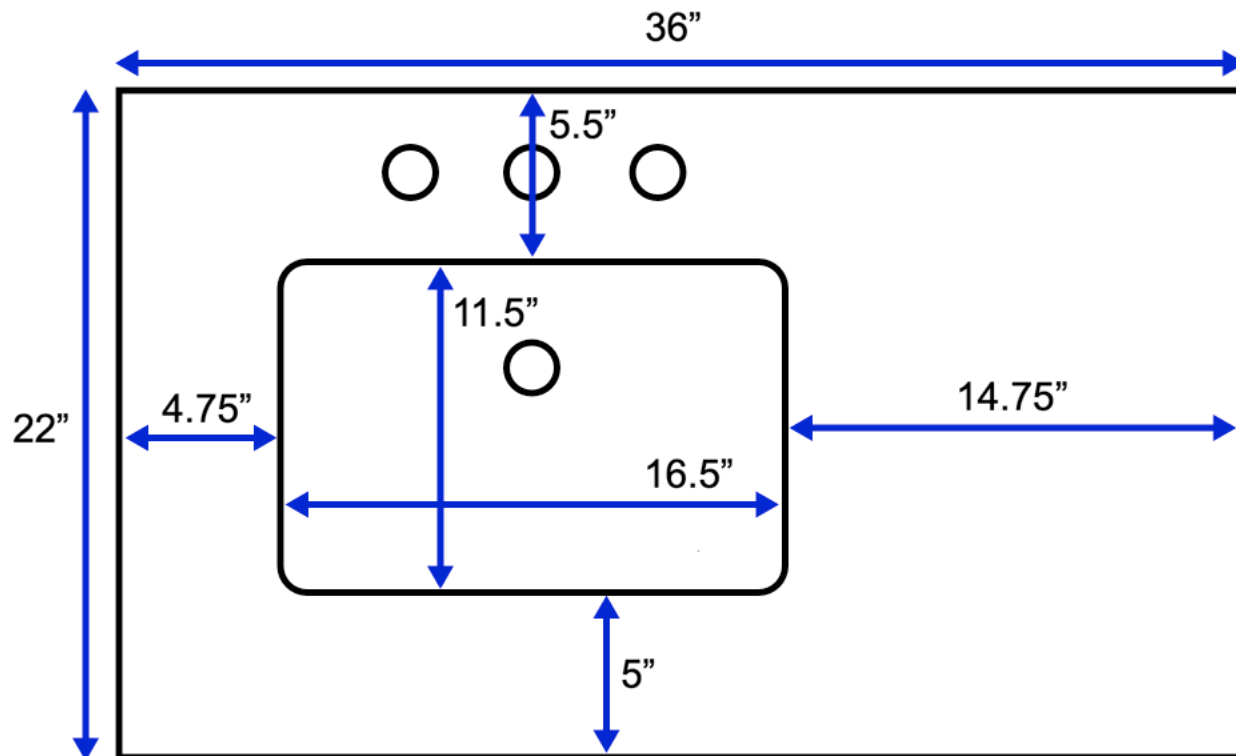

# Hailey 36-inch Bath Vanity (Top View)

All measurements are approximate and rounded to the nearest quarter inch.  
Please allow for a slight margin of error.