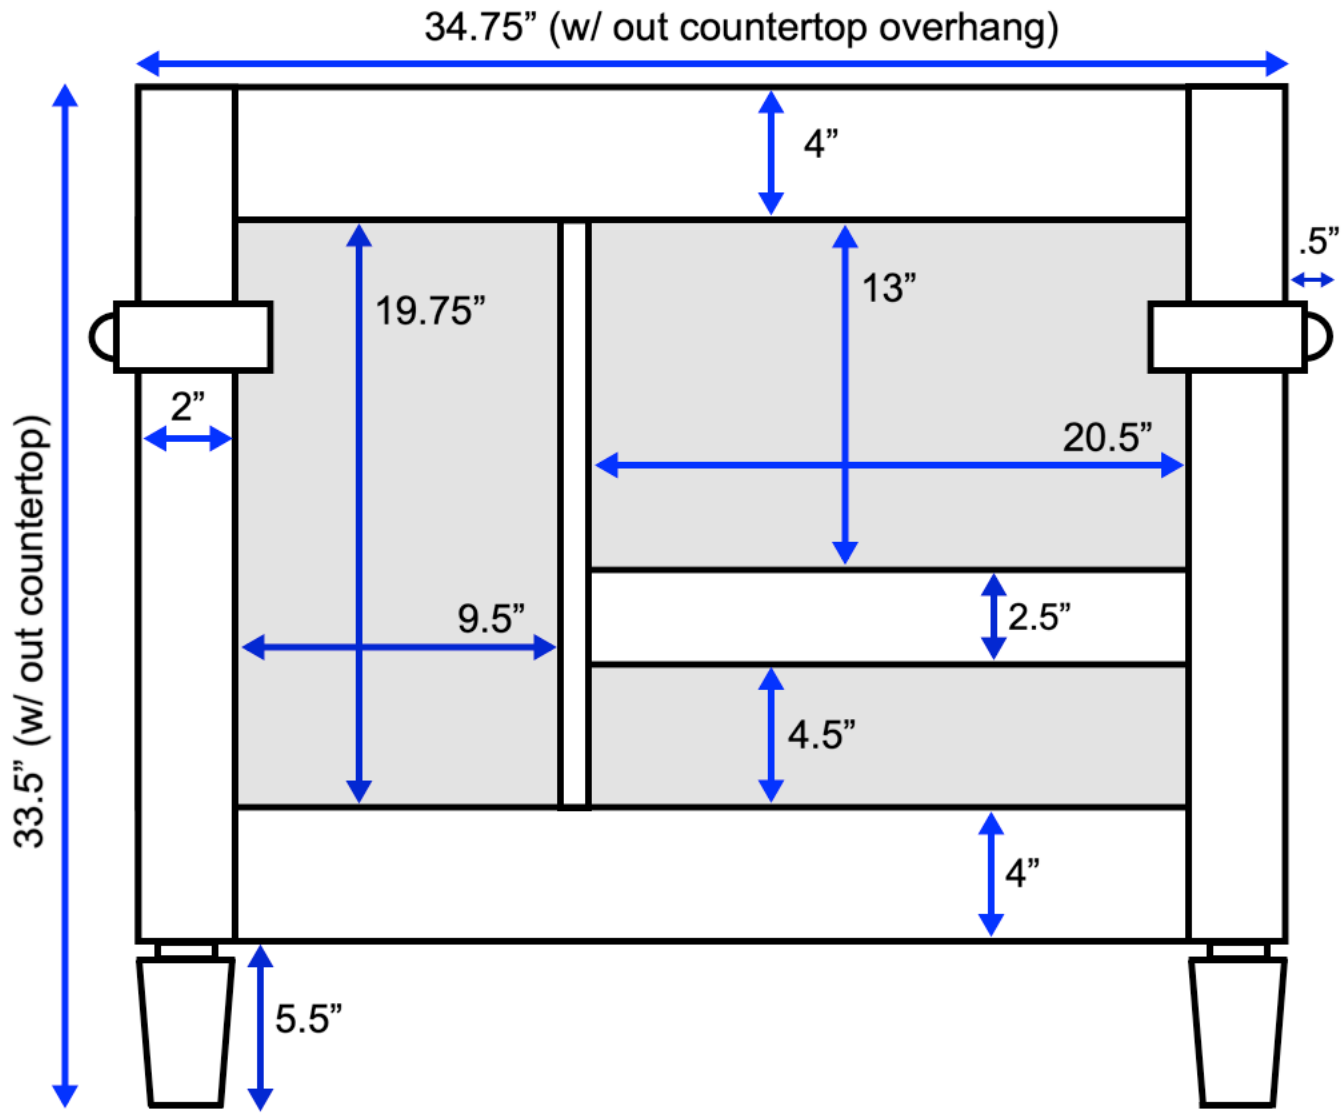

Hailey 36-inch Vanity (Back View)

All measurements are approximate and rounded to the nearest quarter inch.
Please allow for a slight margin of error.