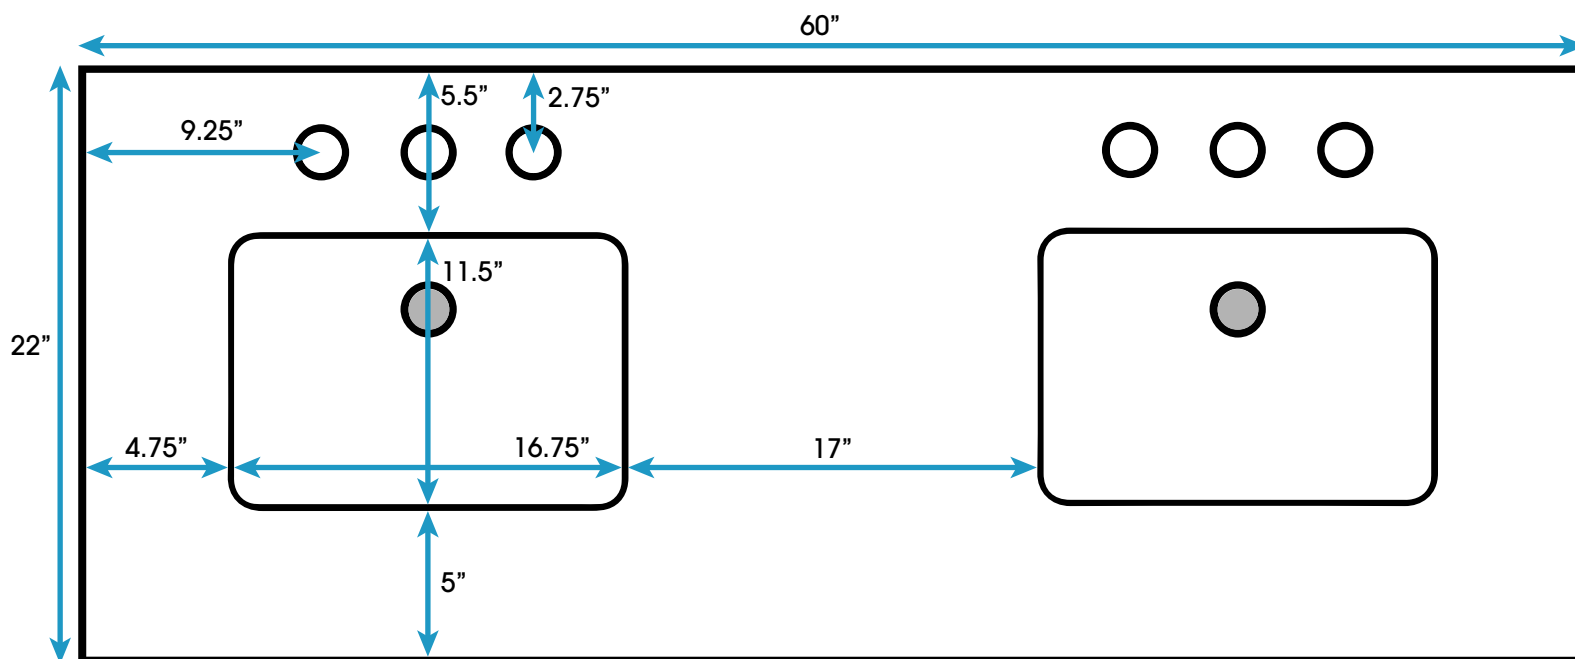

Lakeshore 60-inch Double Bath Vanity (Top View)

**All measurements are approximate and rounded to the nearest quarter inch
Please allow for a slight margin of error**