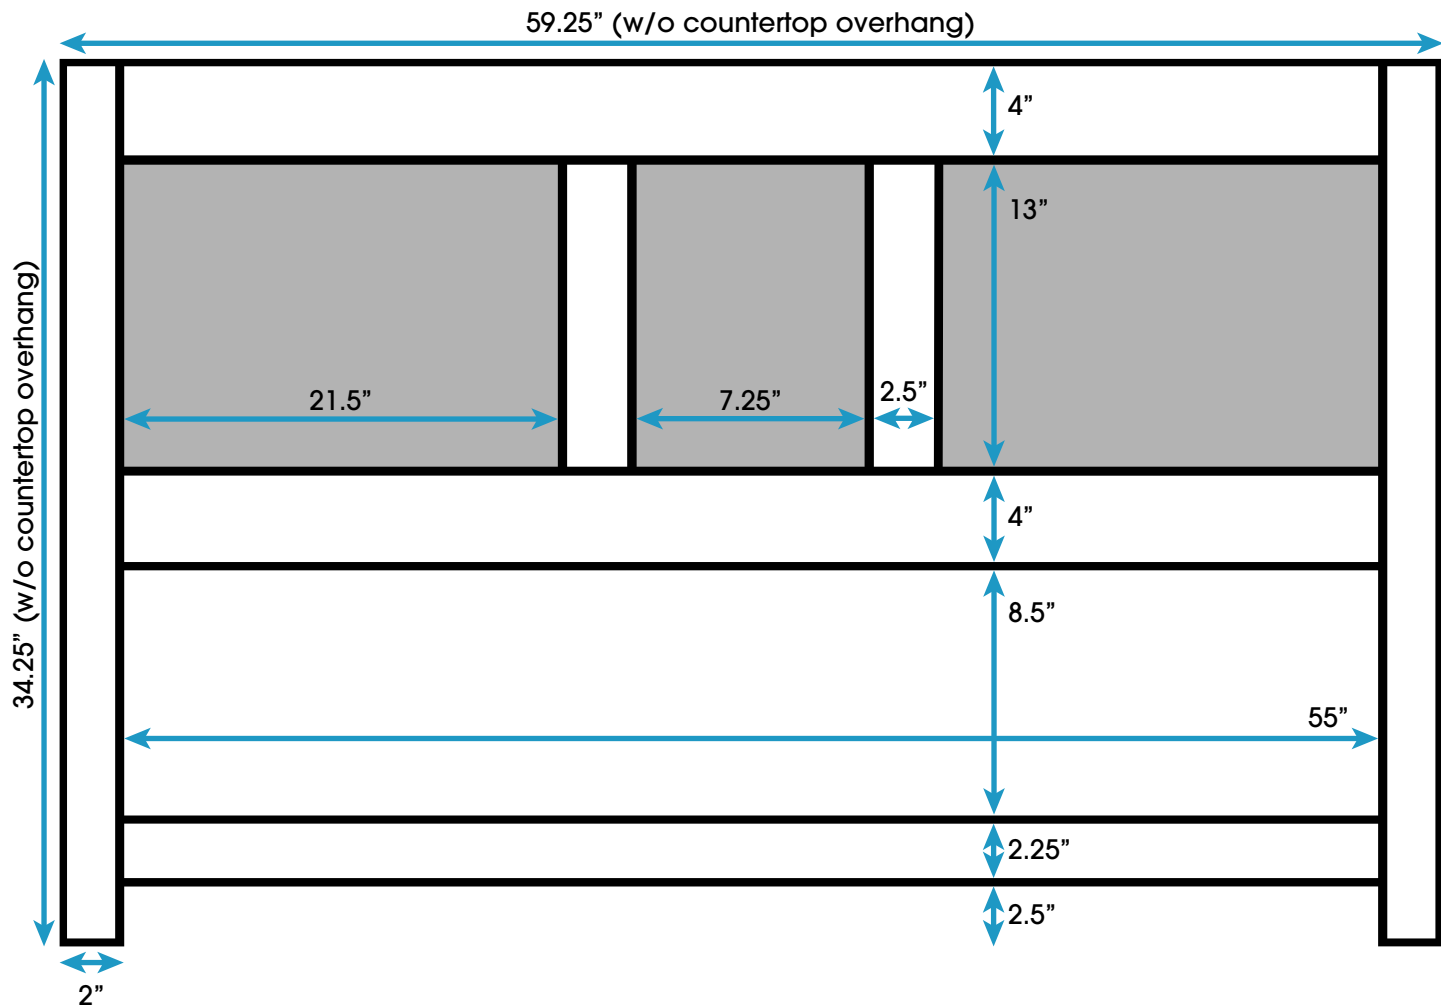

Lakeshore 60-inch Double Bath Vanity (Back View)

All measurements are approximate and rounded to the nearest quarter inch
Please allow for a slight margin of error