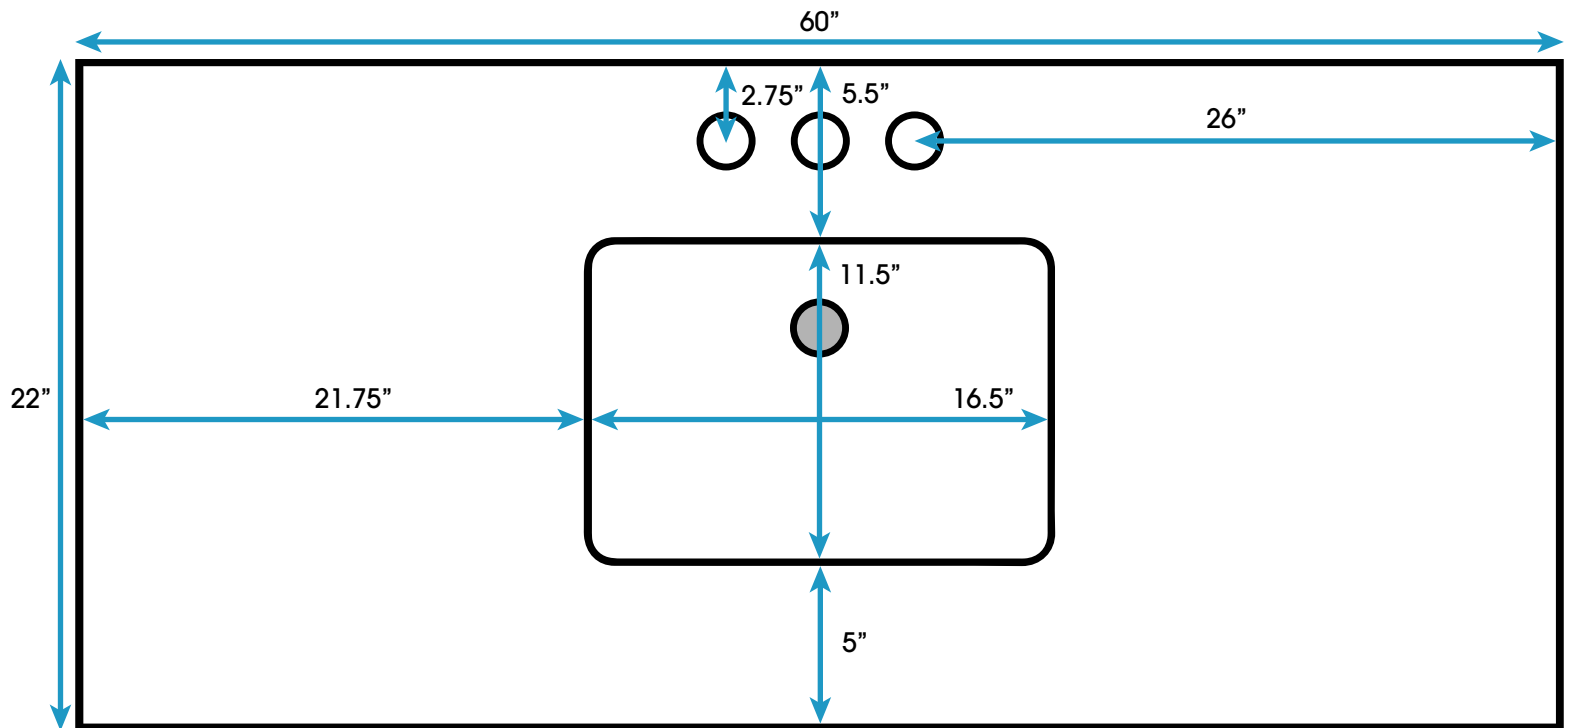

# Lakeshore 60-inch Single Bath Vanity (Top View)

**All measurements are approximate and rounded to the nearest quarter inch  
Please allow for a slight margin of error**