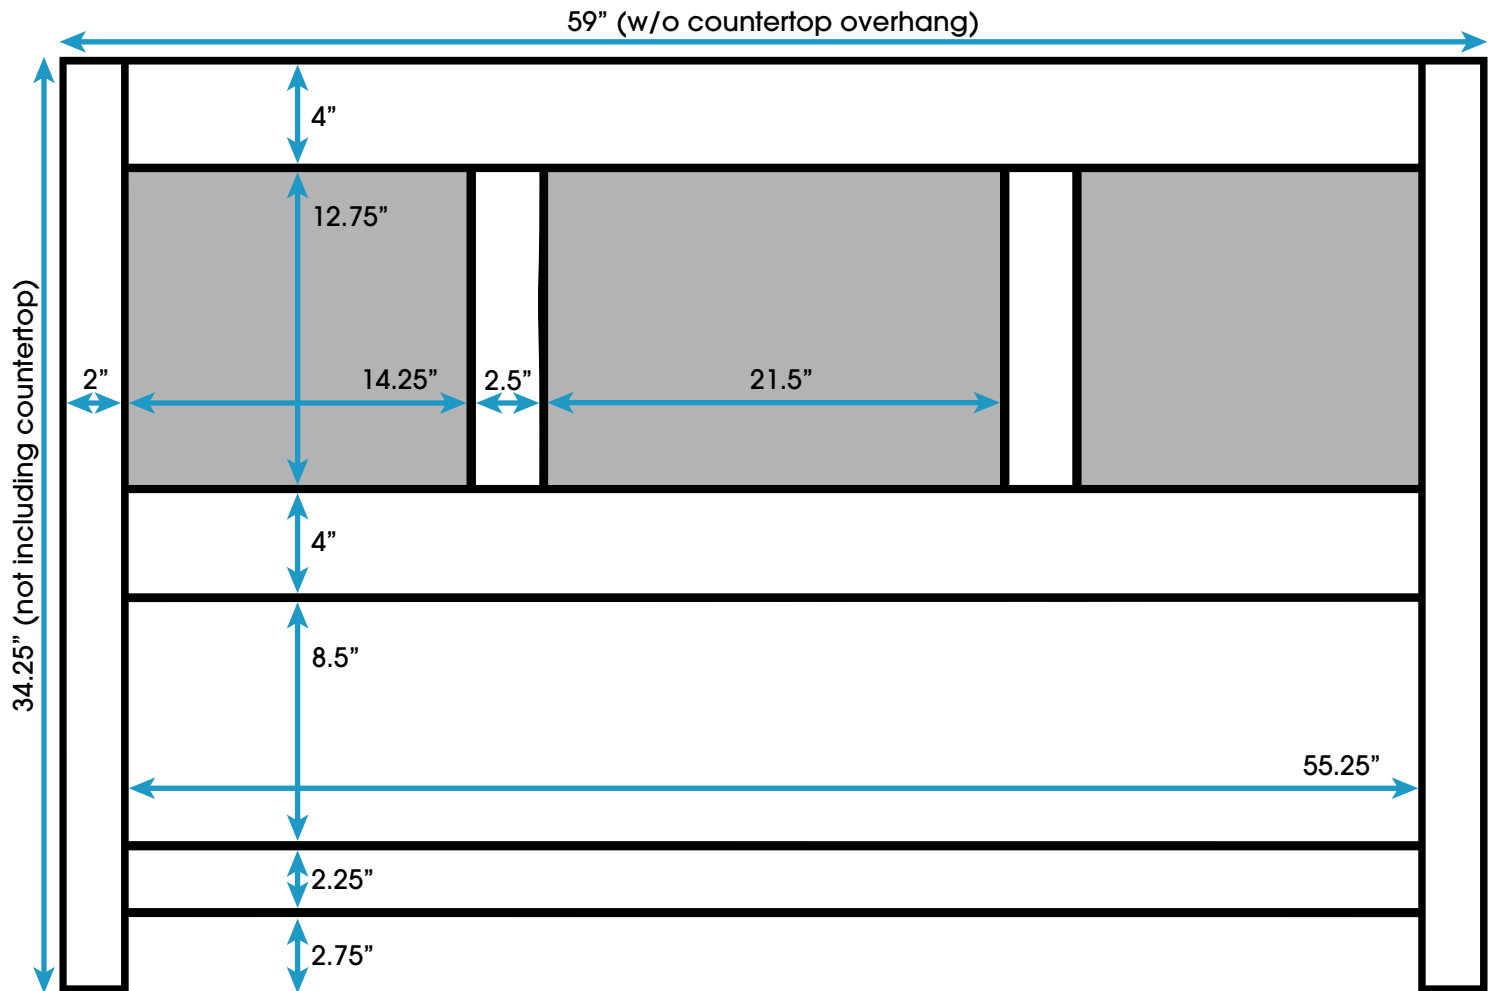

Lakeshore 60-inch Single Bath Vanity (Back View)

**All measurements are approximate and rounded to the nearest quarter inch
Please allow for a slight margin of error**