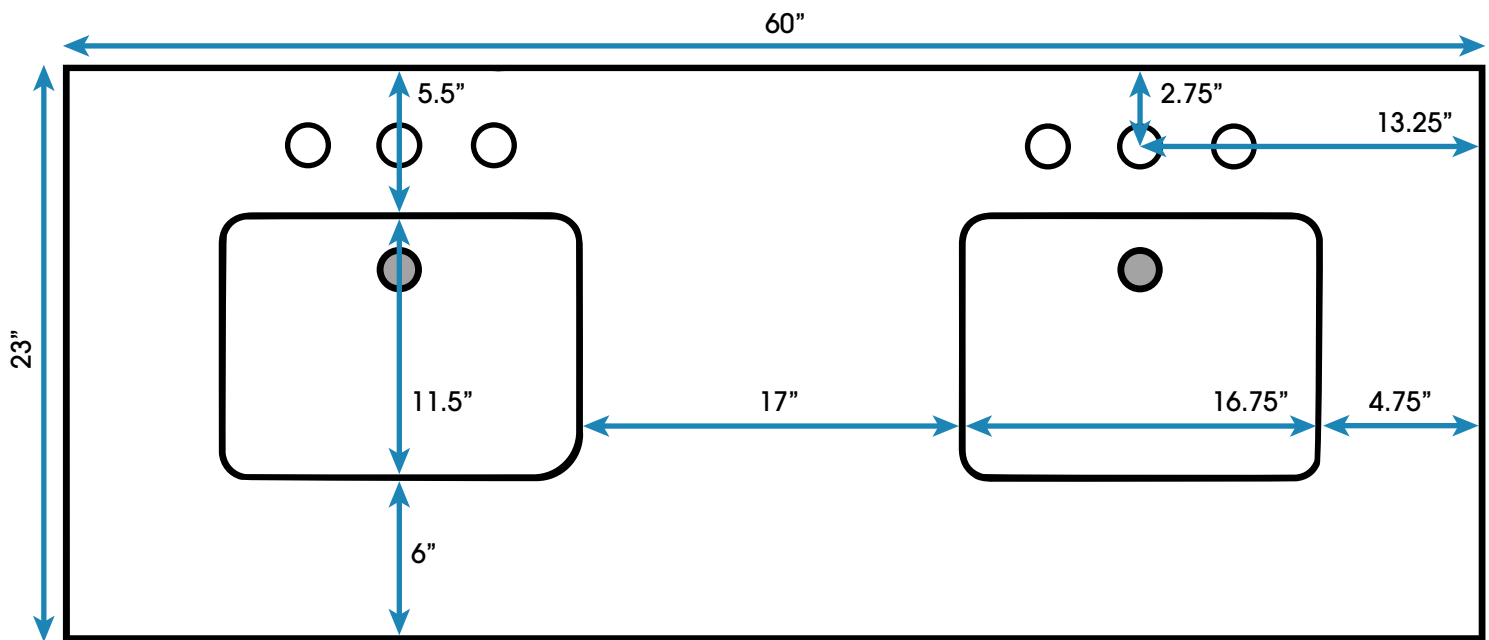

Ellis 60-inch Double Bath Vanity **(Top View)**

**All measurements are approximate and rounded to the nearest quarter inch
Please allow for a slight margin of error**