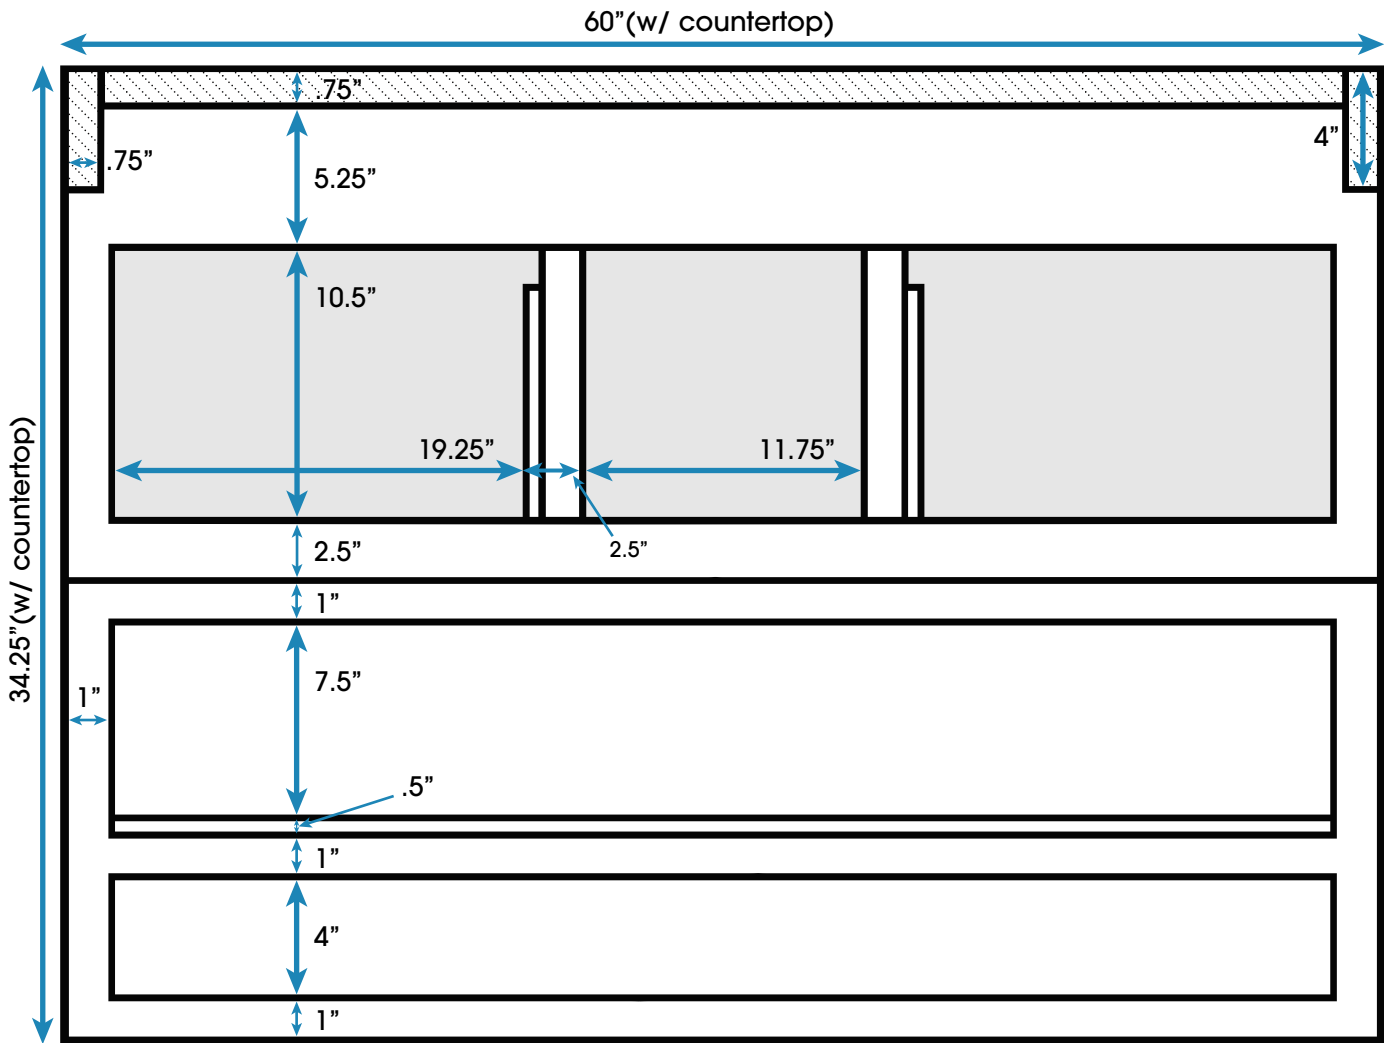

Ellis 60-inch Double Bath Vanity (Top View)

**All measurements are approximate and rounded to the nearest quarter inch
Please allow for a slight margin of error**