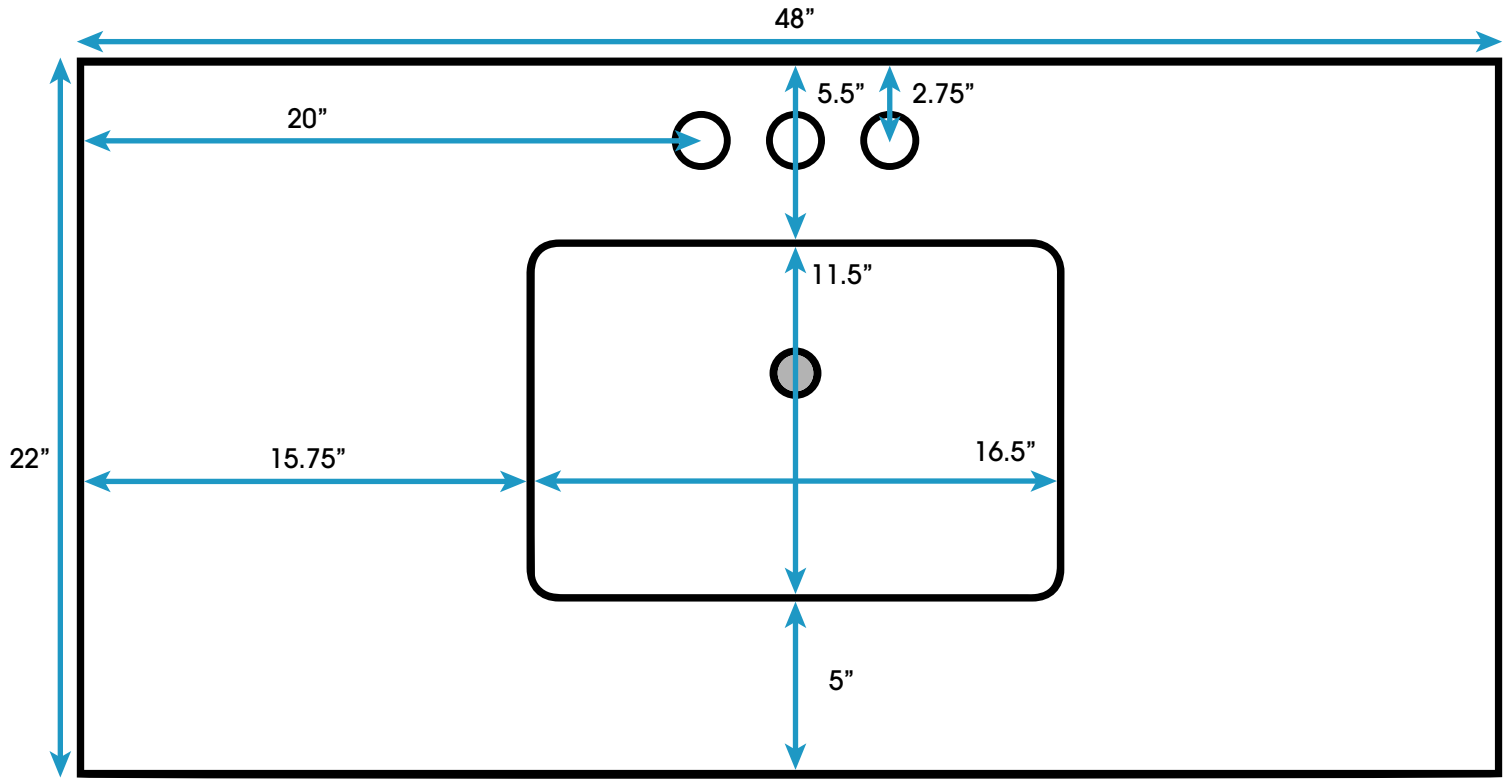

Ellis 48-inch Bath Vanity (Top View)

**All measurements are approximate and rounded to the nearest quarter inch
Please allow for a slight margin of error**