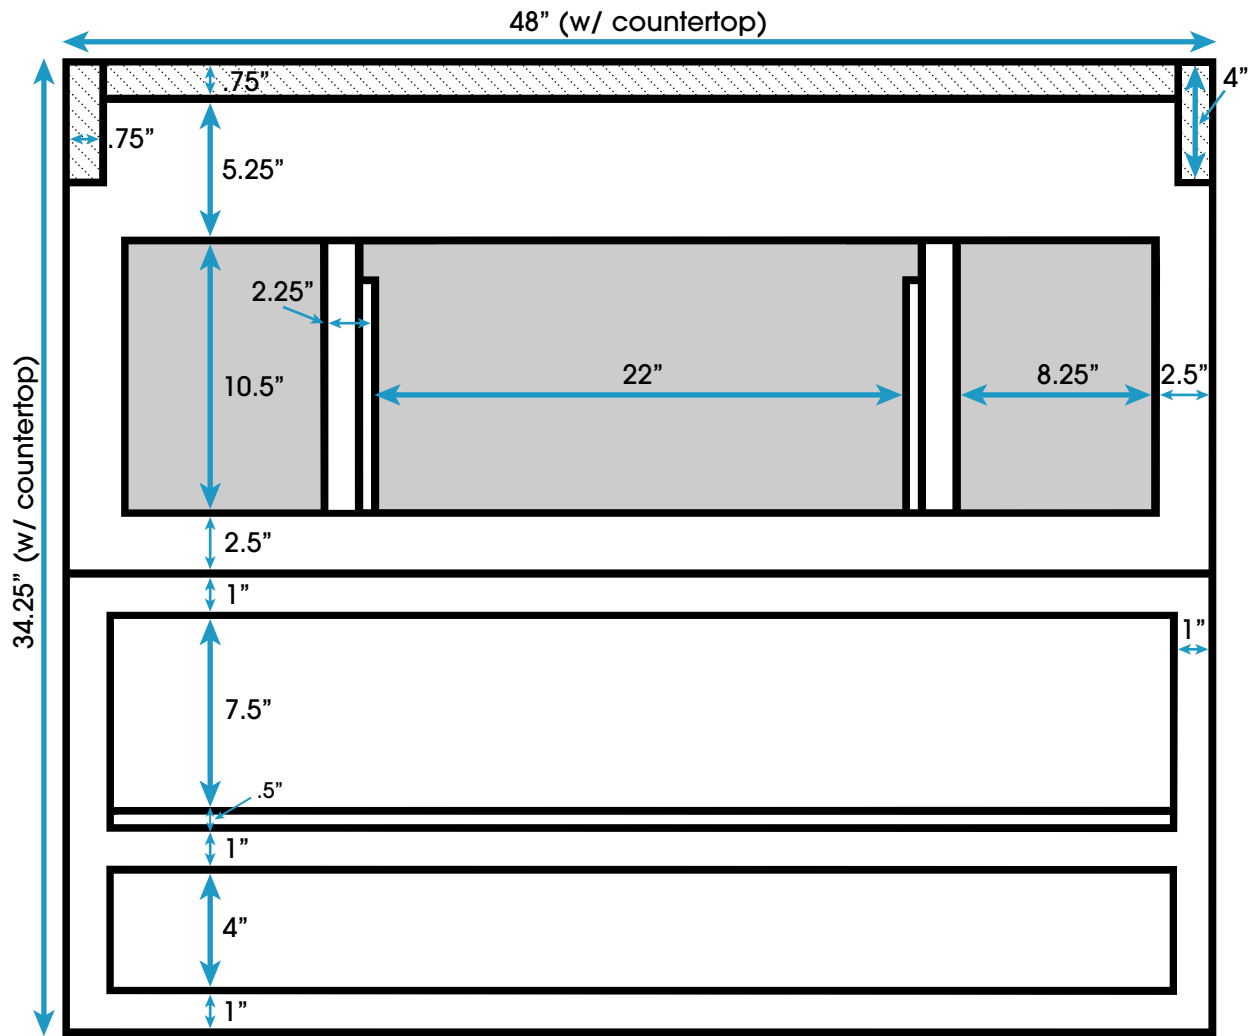

# Ellis 48-inch Bath Vanity (Back View)

**All measurements are approximate and rounded to the nearest quarter inch  
Please allow for a slight margin of error**