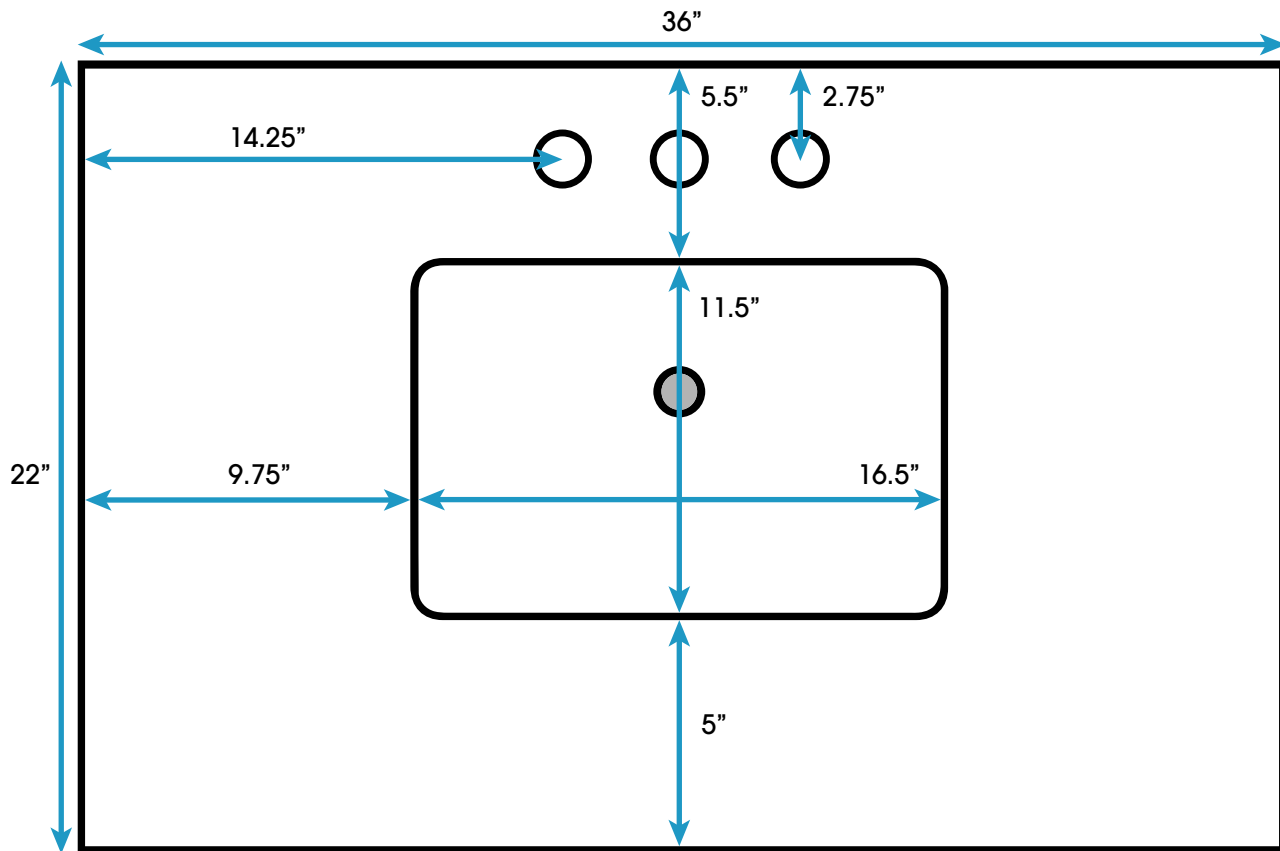

Ellis 36-inch Bath Vanity **(Top View)**

**All measurements are approximate and rounded to the nearest quarter inch
Please allow for a slight margin of error**