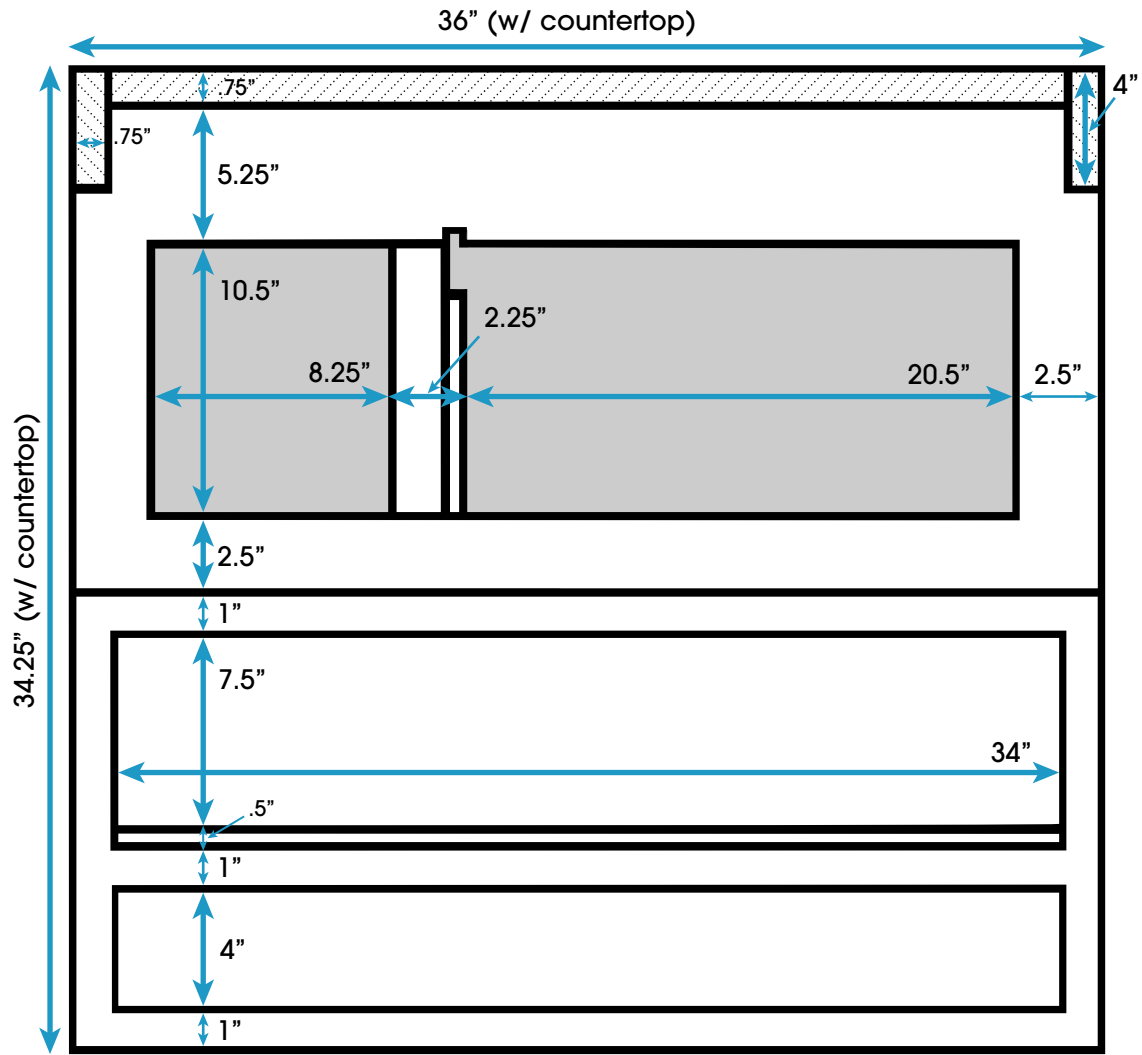

# Ellis 36-inch Bath Vanity (Back View)

All measurements are approximate and rounded to the nearest quarter inch  
Please allow for a slight margin of error