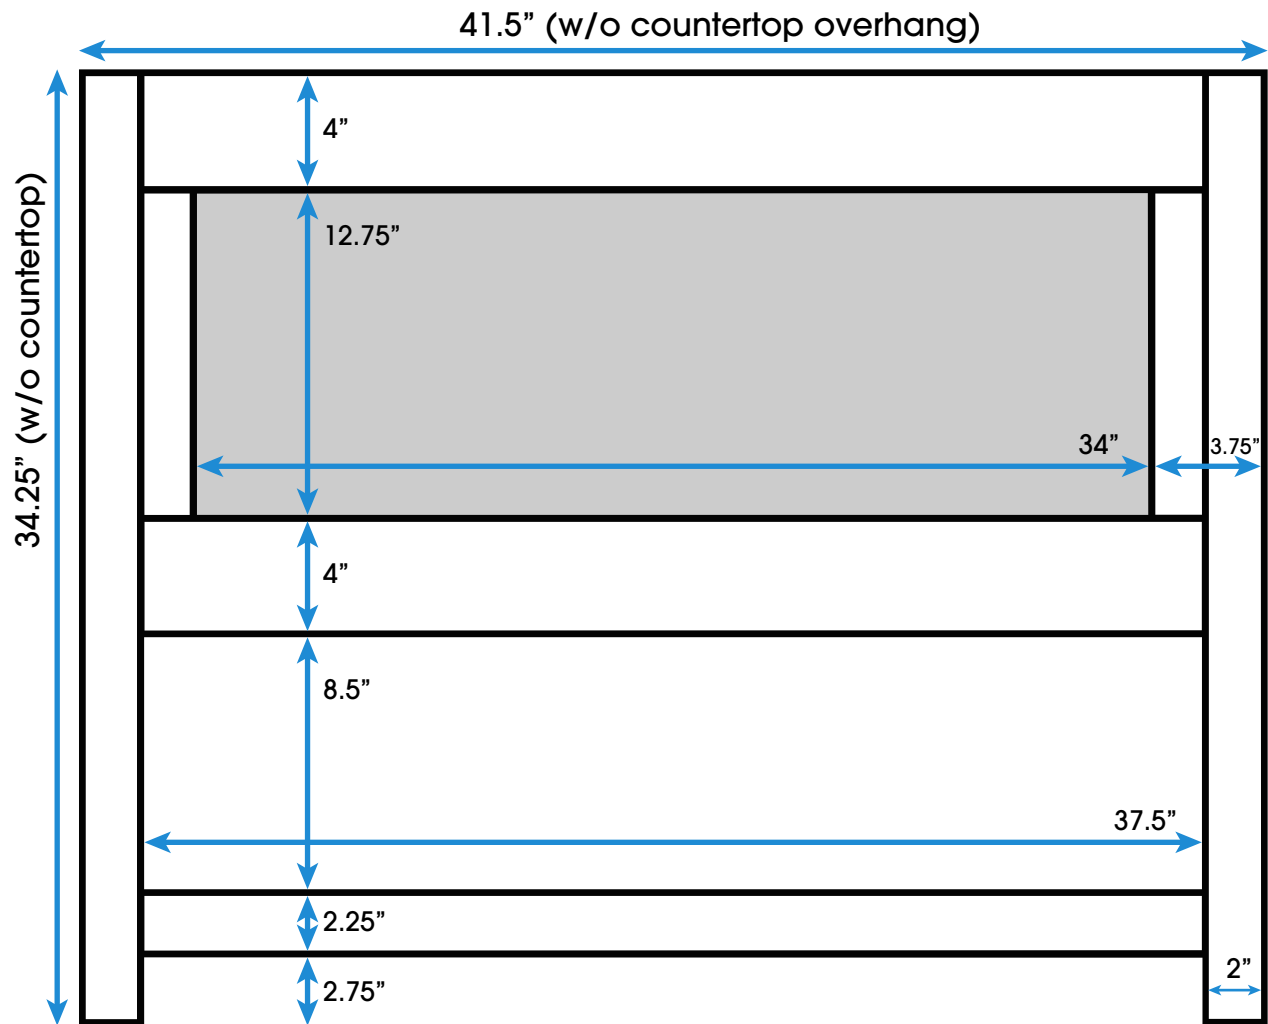

Hudson 42-inch Bath Vanity (Back View)

**All measurements are approximate and rounded to the nearest quarter inch
Please allow for a slight margin of error**