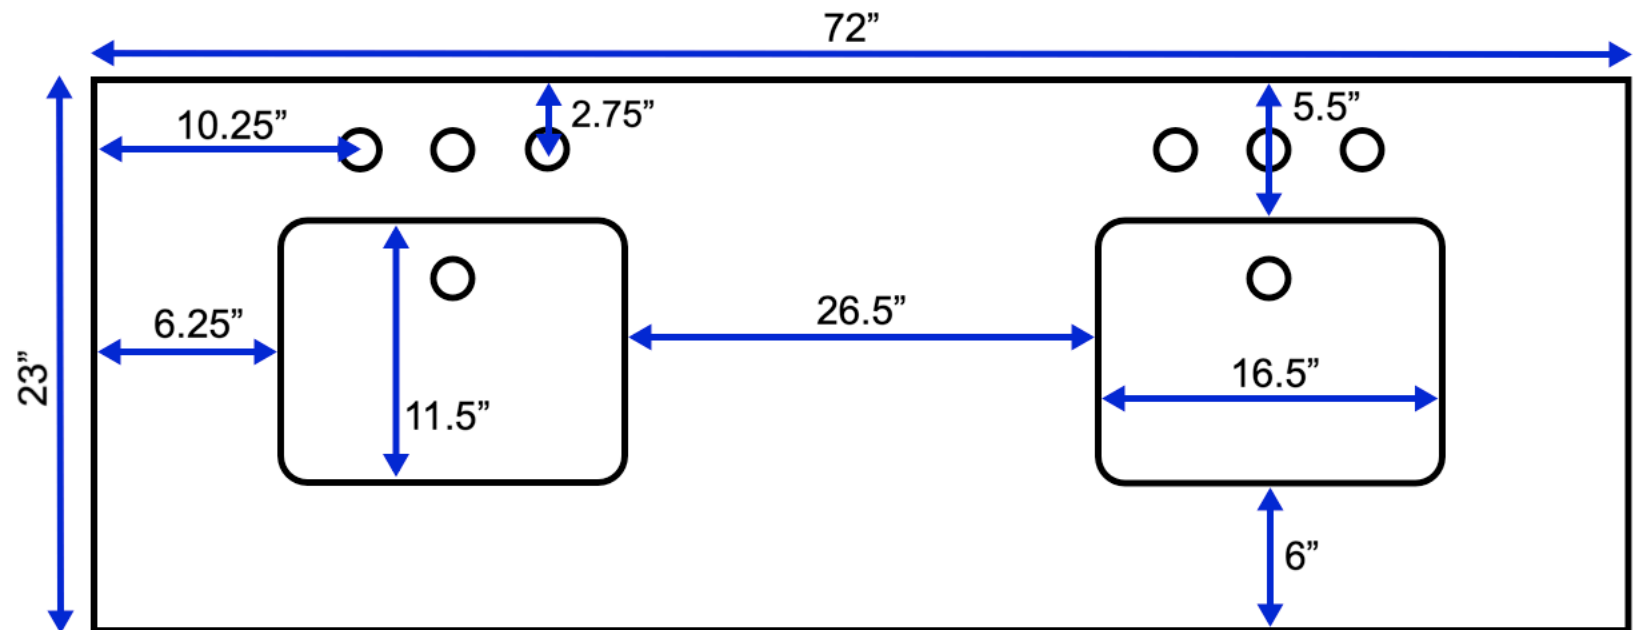

# Parisian 72-inch Double Bath Vanity (Top View)

All measurements are approximate and rounded to the nearest quarter inch.  
Please allow for a slight margin of error.