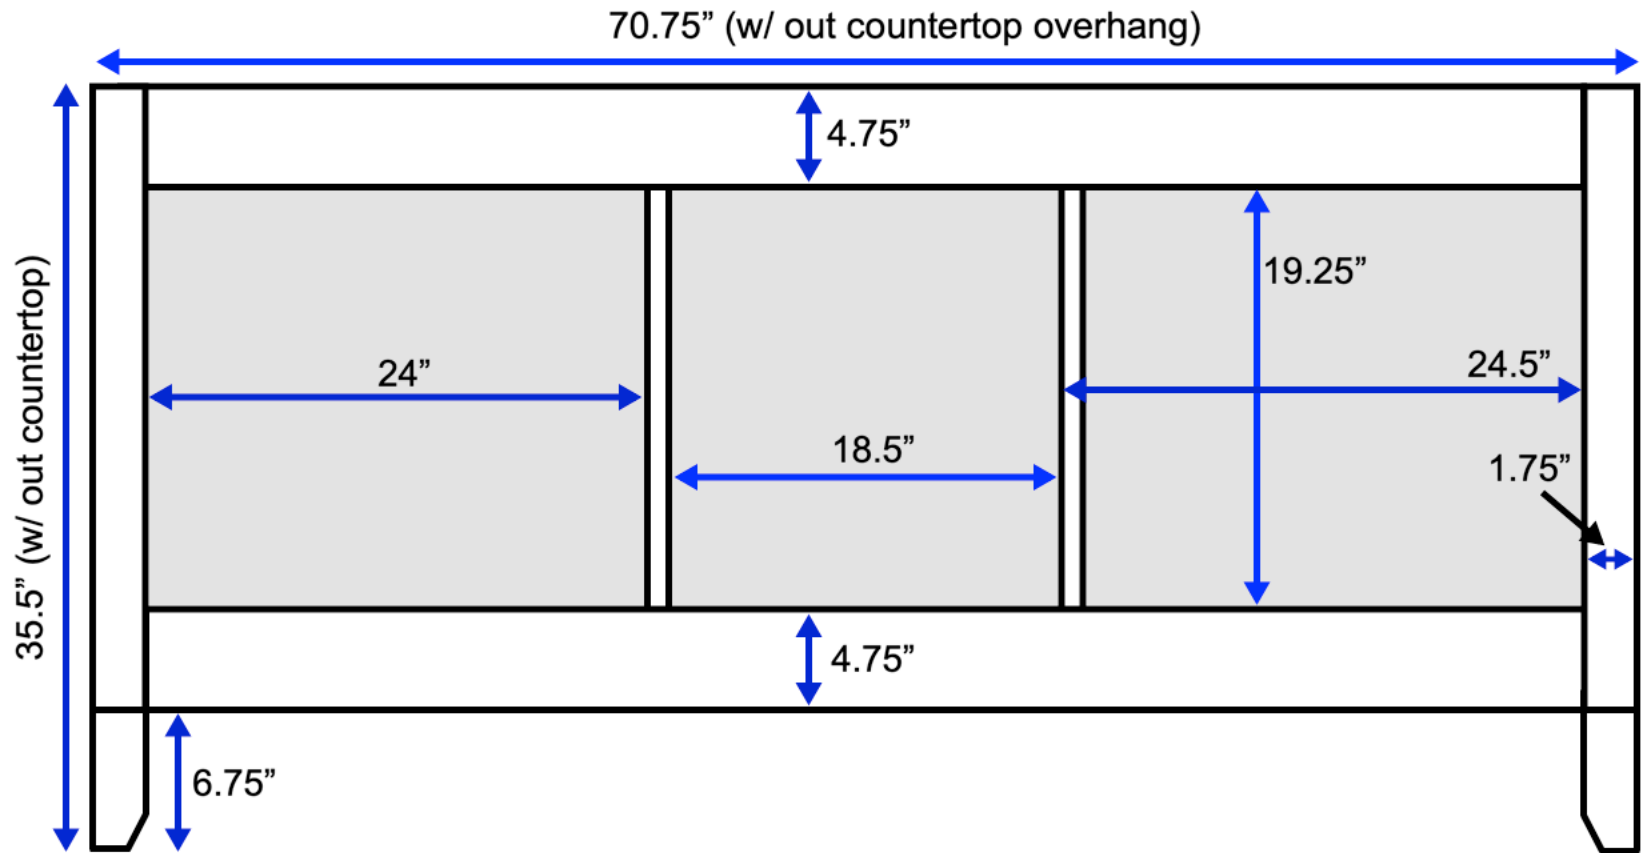

Parisian 72-inch Double Bath Vanity (Back View)

All measurements are approximate and rounded to the nearest quarter-inch.
Please allow for a slight margin of error.