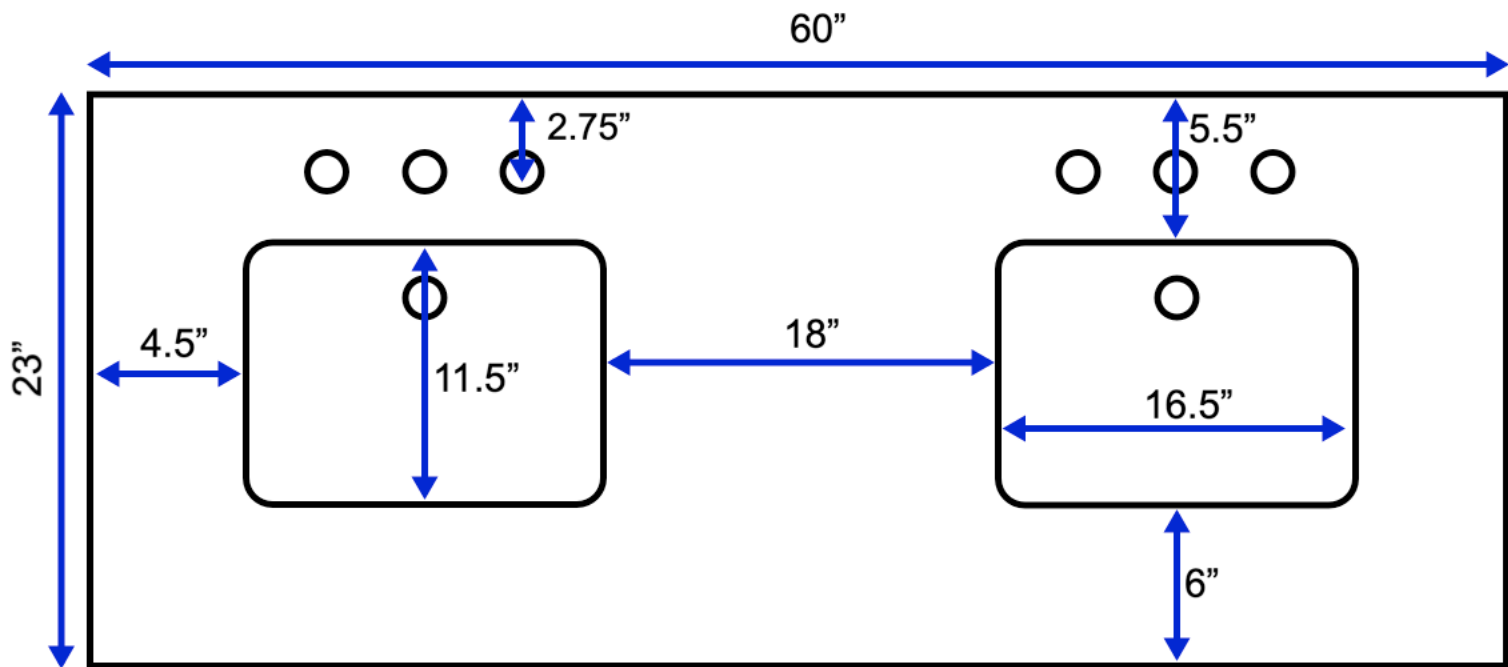

Parisian 60-inch Double Bath Vanity (Top View)

All measurements are approximate and rounded to the nearest quarter inch.
Please allow for a slight margin of error.