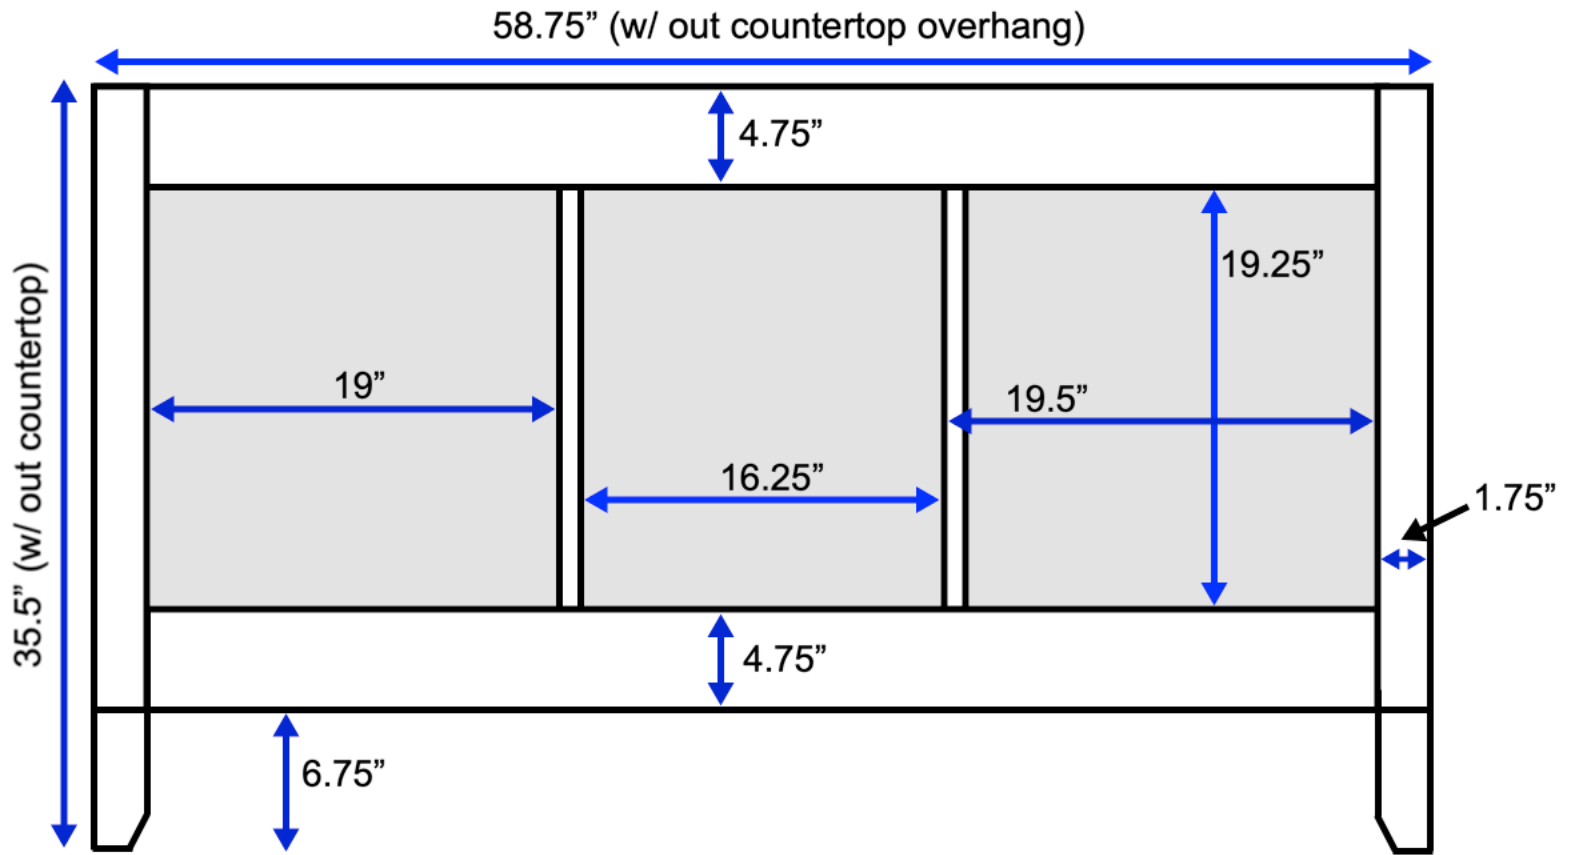

Parisian 60-inch Double Bath Vanity (Back View)

All measurements are approximate and rounded to the nearest quarter-inch. Please allow for a slight margin of error.