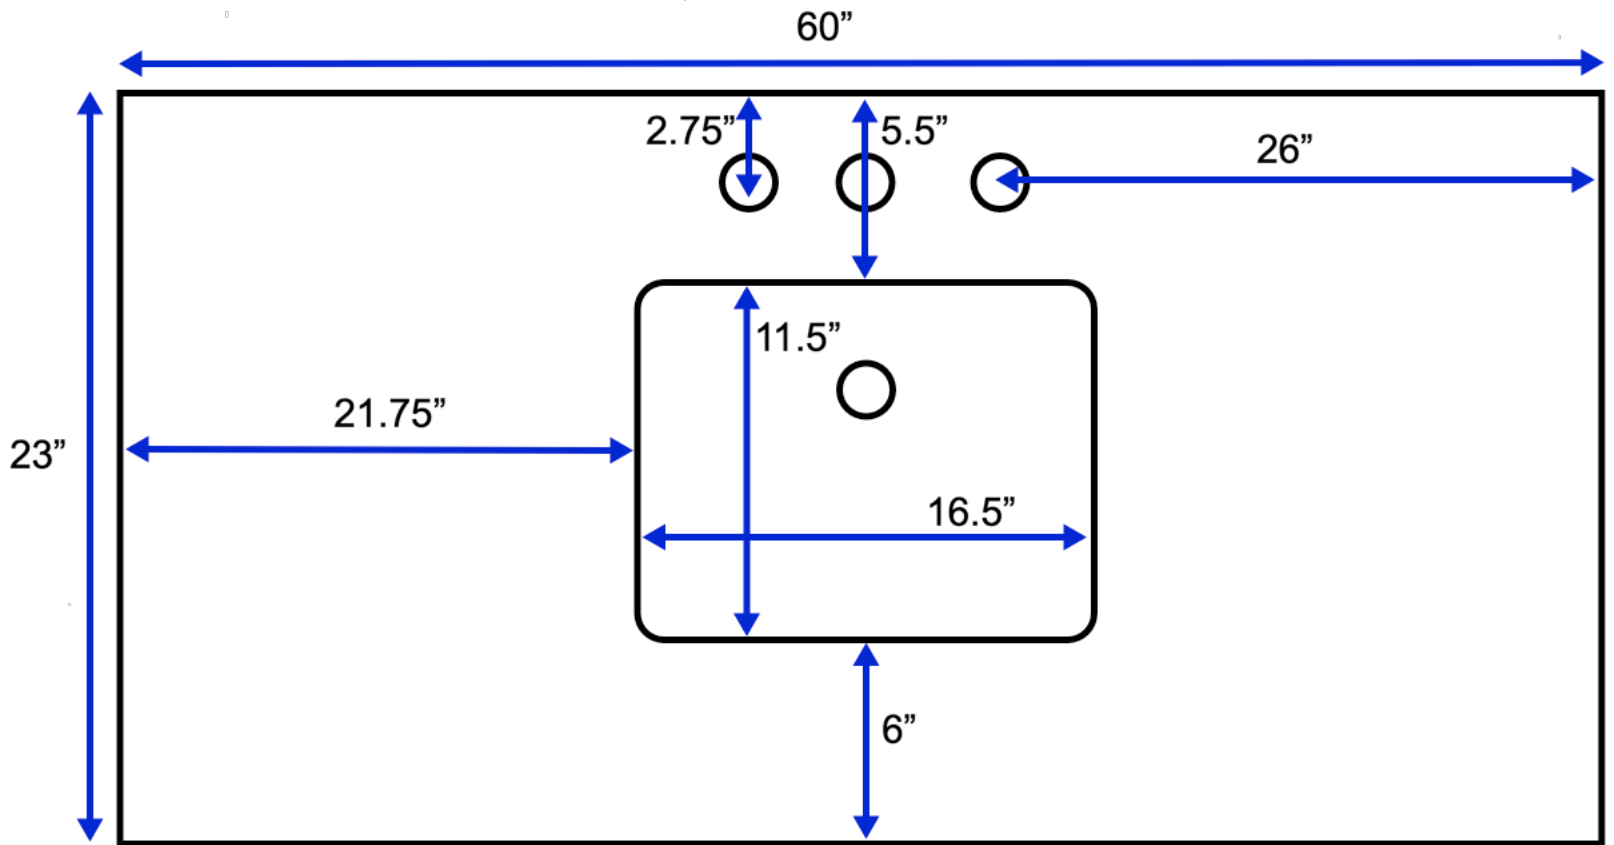

Parisian 60-inch Single Bath Vanity (Top View)

All measurements are approximate and rounded to the nearest quarter inch.
Please allow for a slight margin of error.