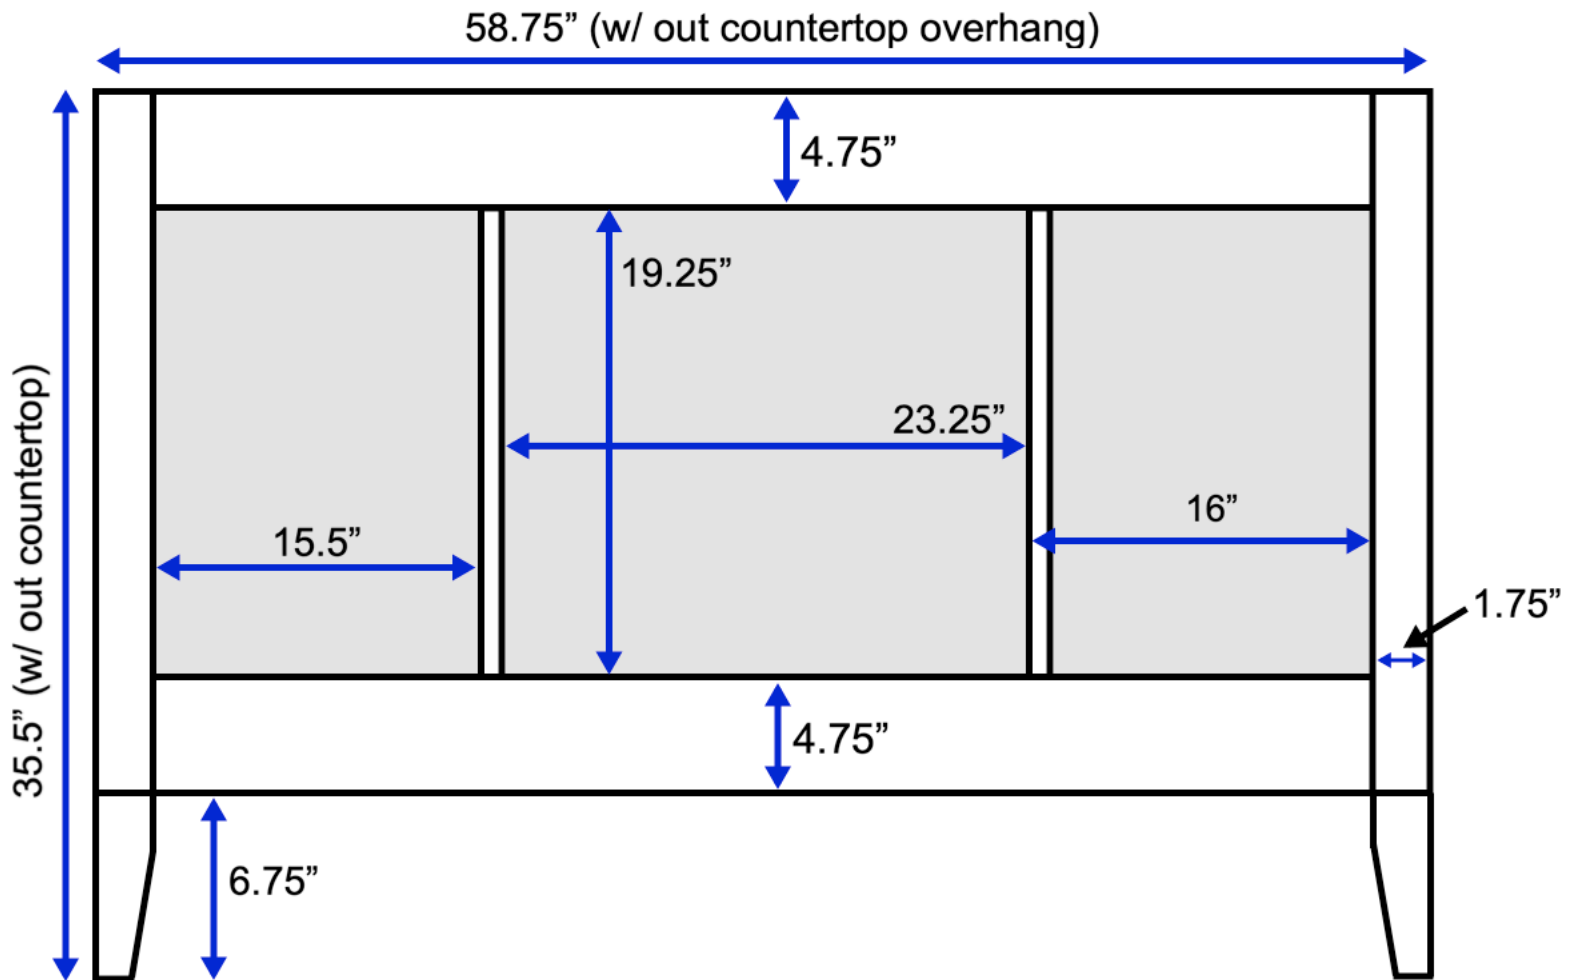

Parisian 60-inch Single Bath Vanity (Back View)

All measurements are approximate and rounded to the nearest quarter inch.
Please allow for a slight margin of error.