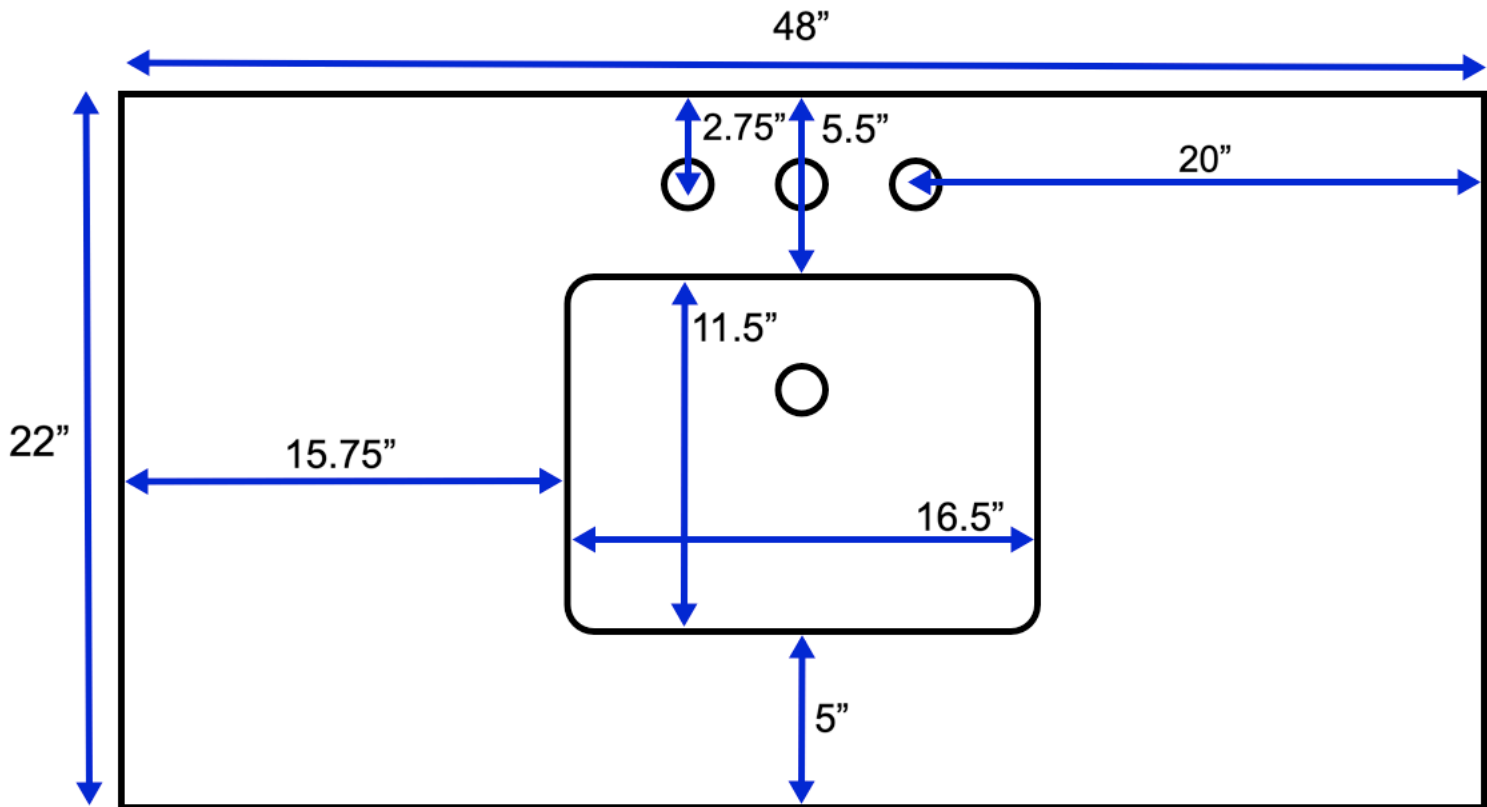

# Parisian 48-inch Bath Vanity (Top View)

All measurements are approximate and rounded to the nearest quarter inch.  
Please allow for a slight margin of error.