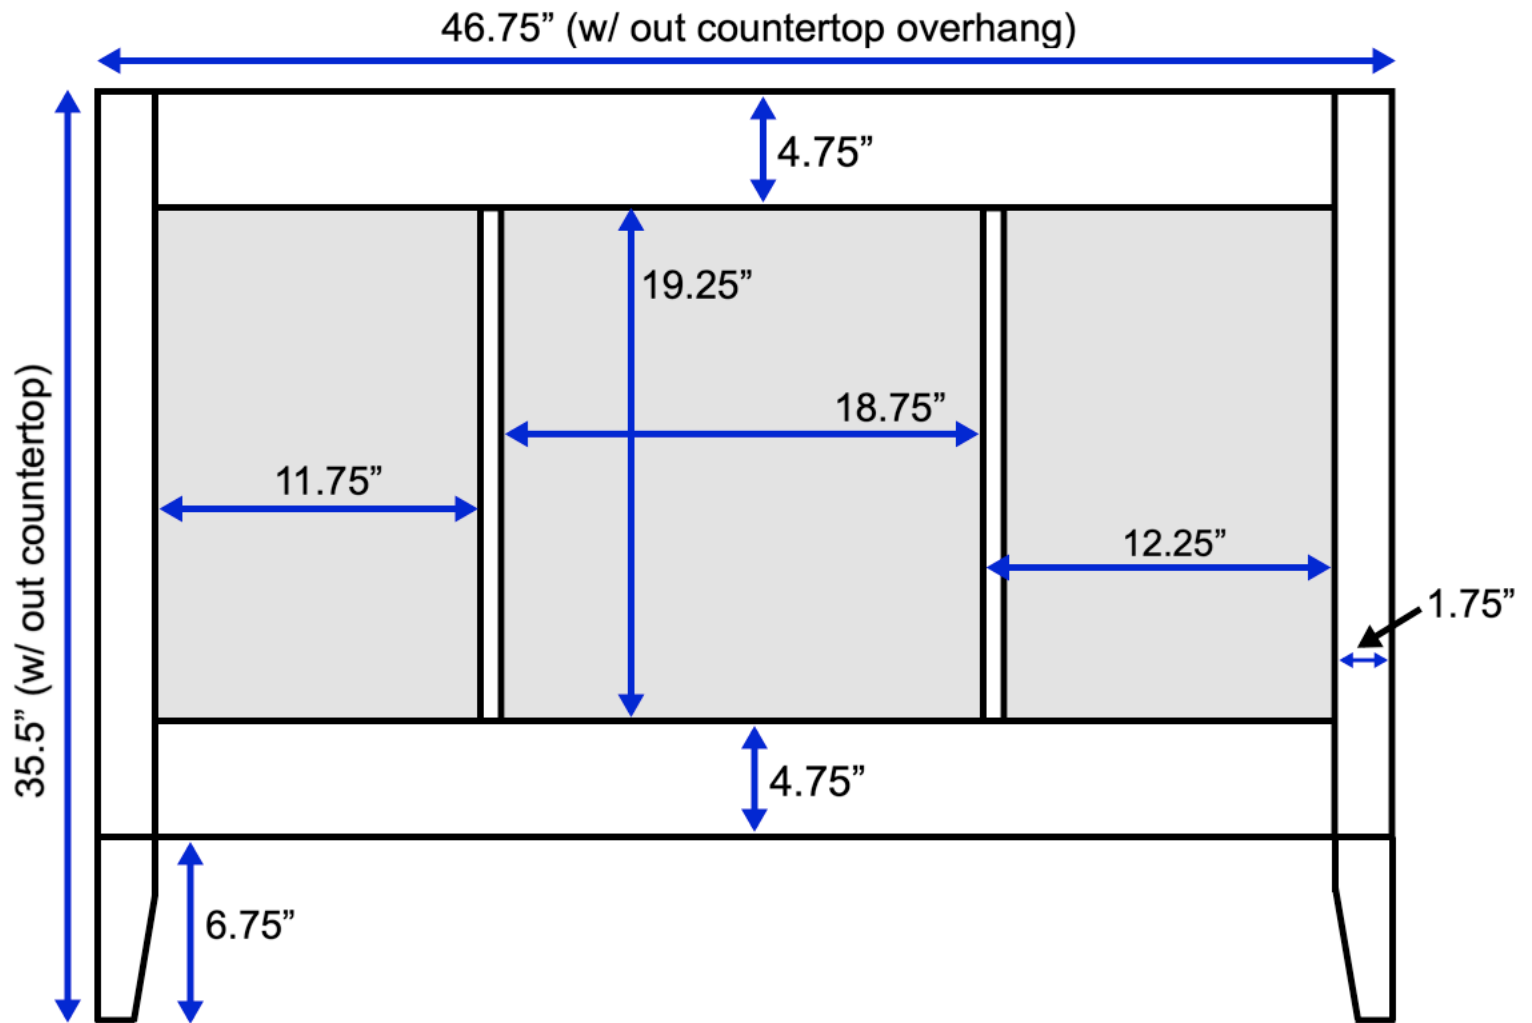

Parisian 48-inch Bath Vanity (Back View)

All measurements are approximate and rounded to the nearest quarter inch.
Please allow for a slight margin of error.