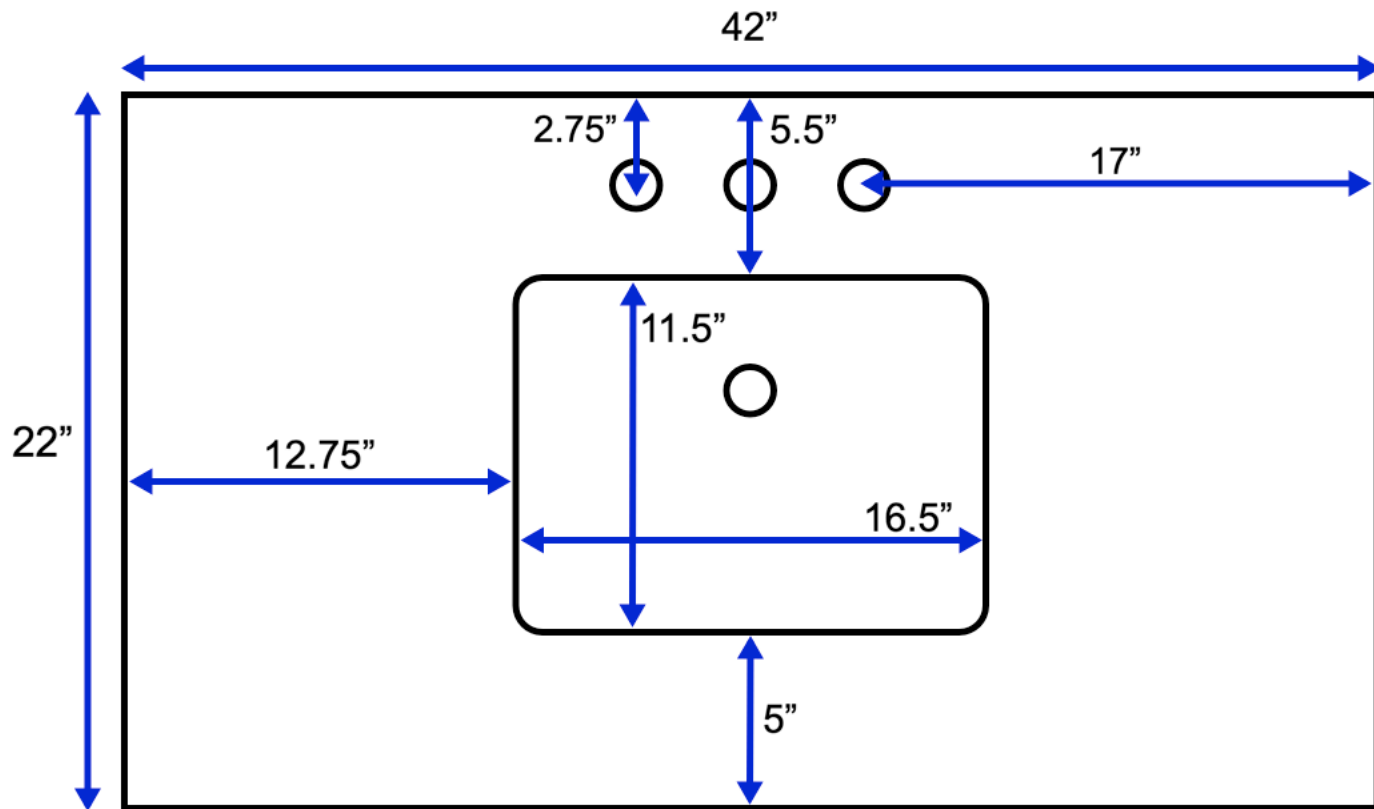

# Parisian 42-inch Bath Vanity (Top View)

All measurements are approximate and rounded to the nearest quarter inch.  
Please allow for a slight margin of error.