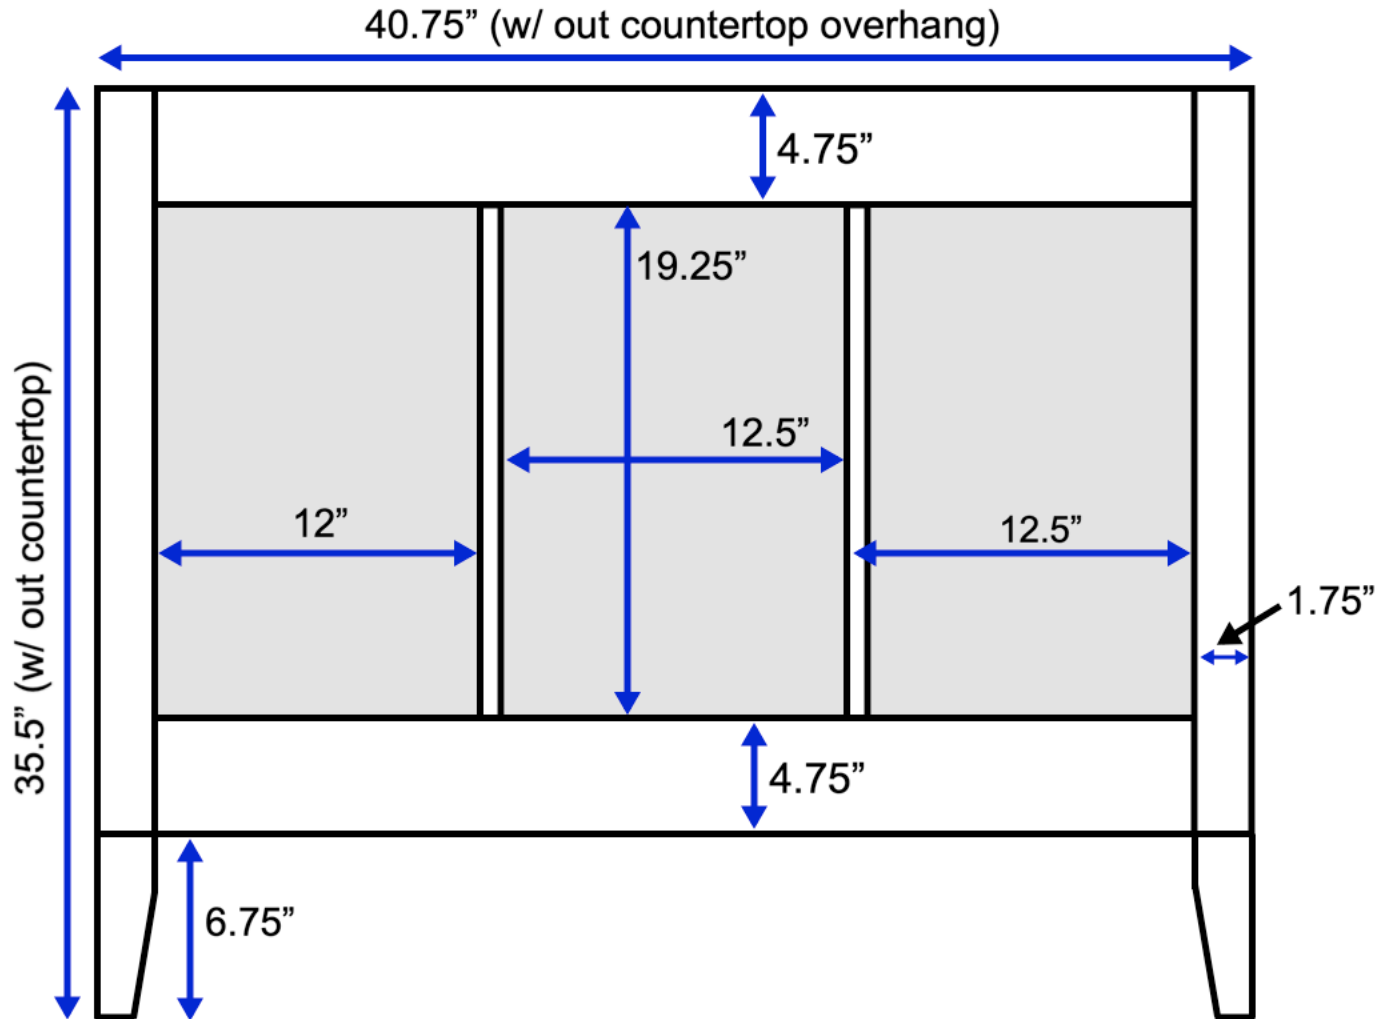

Parisian 42-inch Bath Vanity (Back View)

All measurements are approximate and rounded to the nearest quarter inch.
Please allow for a slight margin of error.