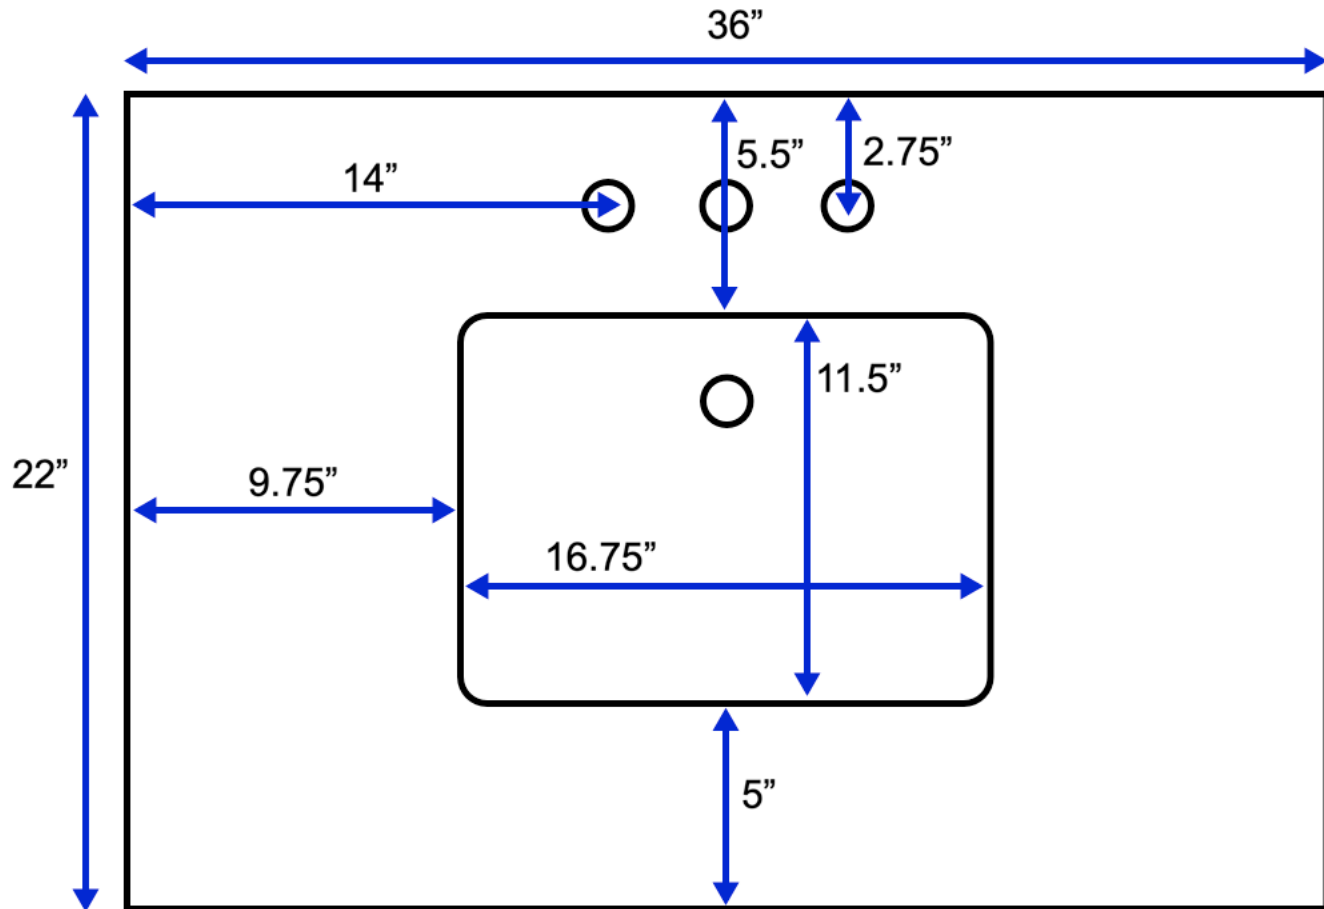

Parisian 36-inch Bath Vanity (Top View)

All measurements are approximate and rounded to the nearest quarter inch.
Please allow for a slight margin of error.