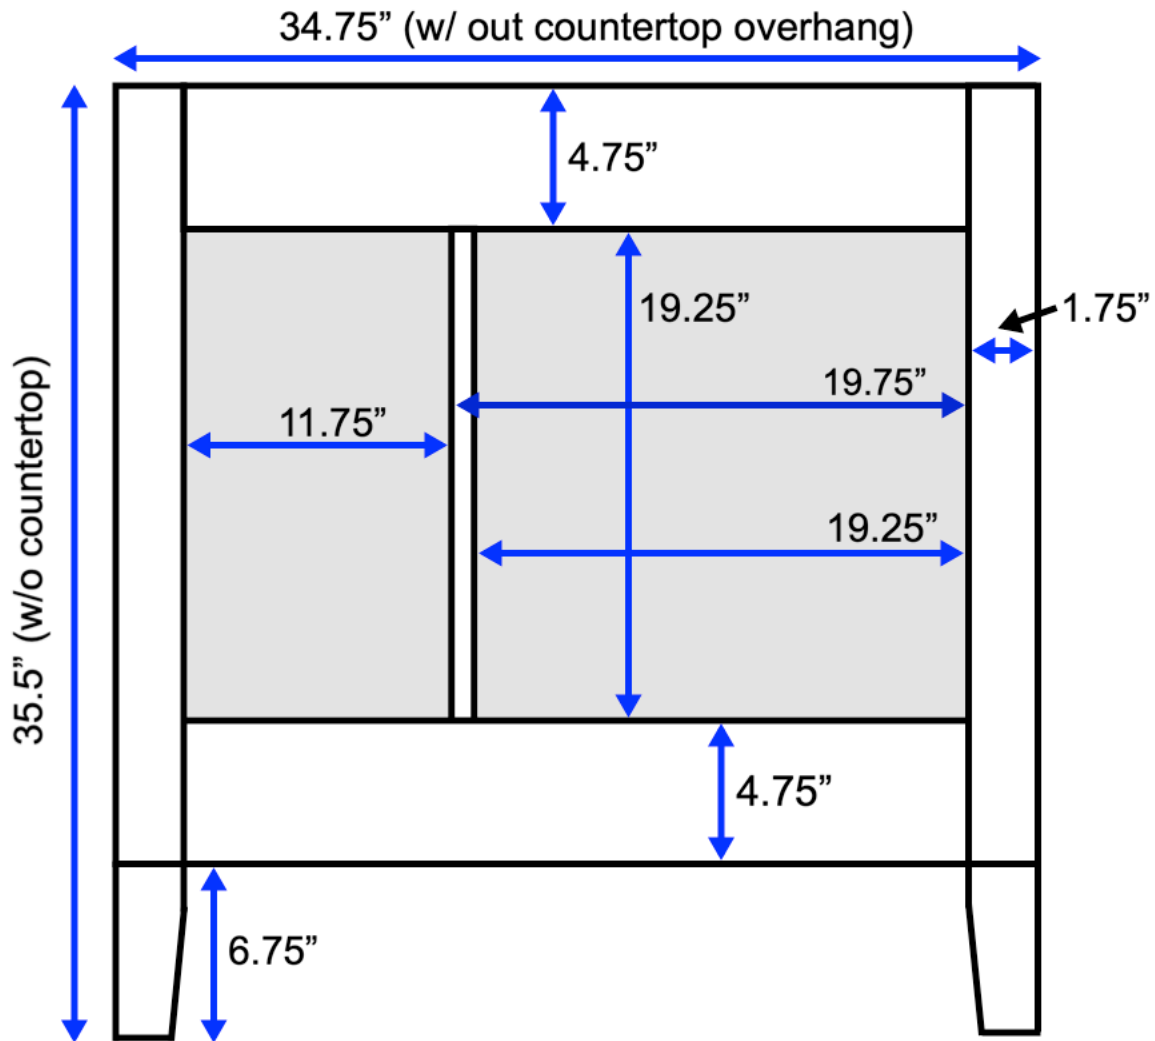

Parisian 36-inch Bath Vanity (Back View)

All measurements are approximate and rounded to the nearest quarter inch.
Please allow for a slight margin of error.