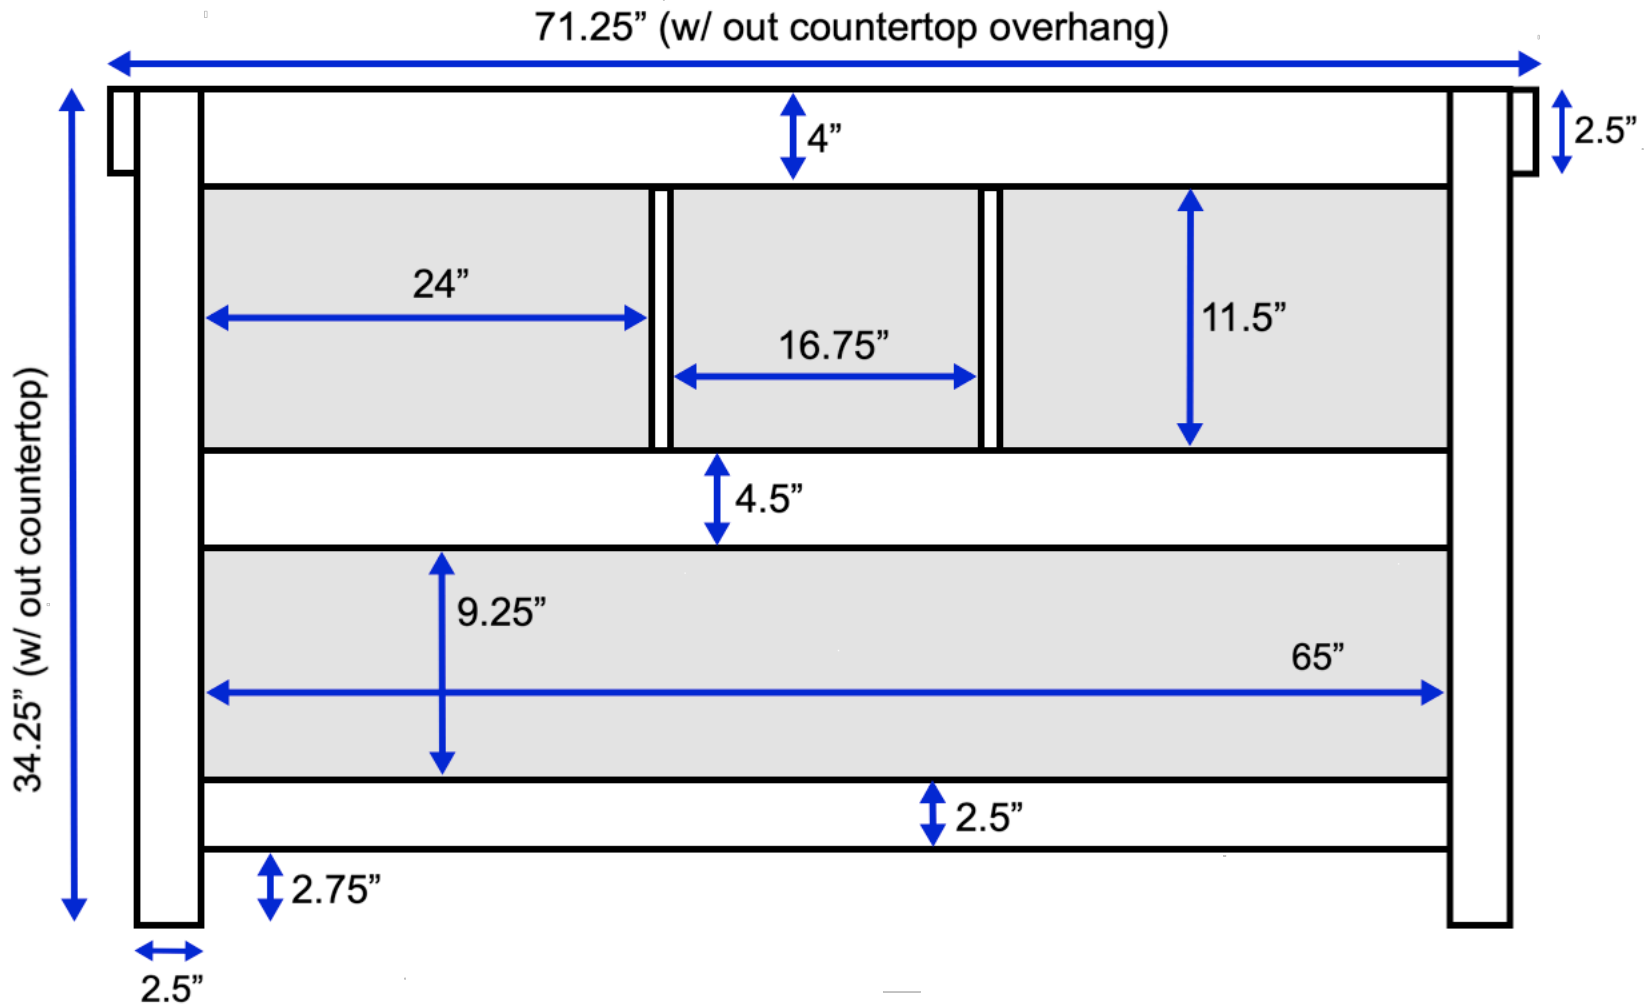

Birmingham 72-inch Double Vanity (Back View)

All measurements are approximate and rounded to the nearest quarter inch.
Please allow for a slight margin of error.