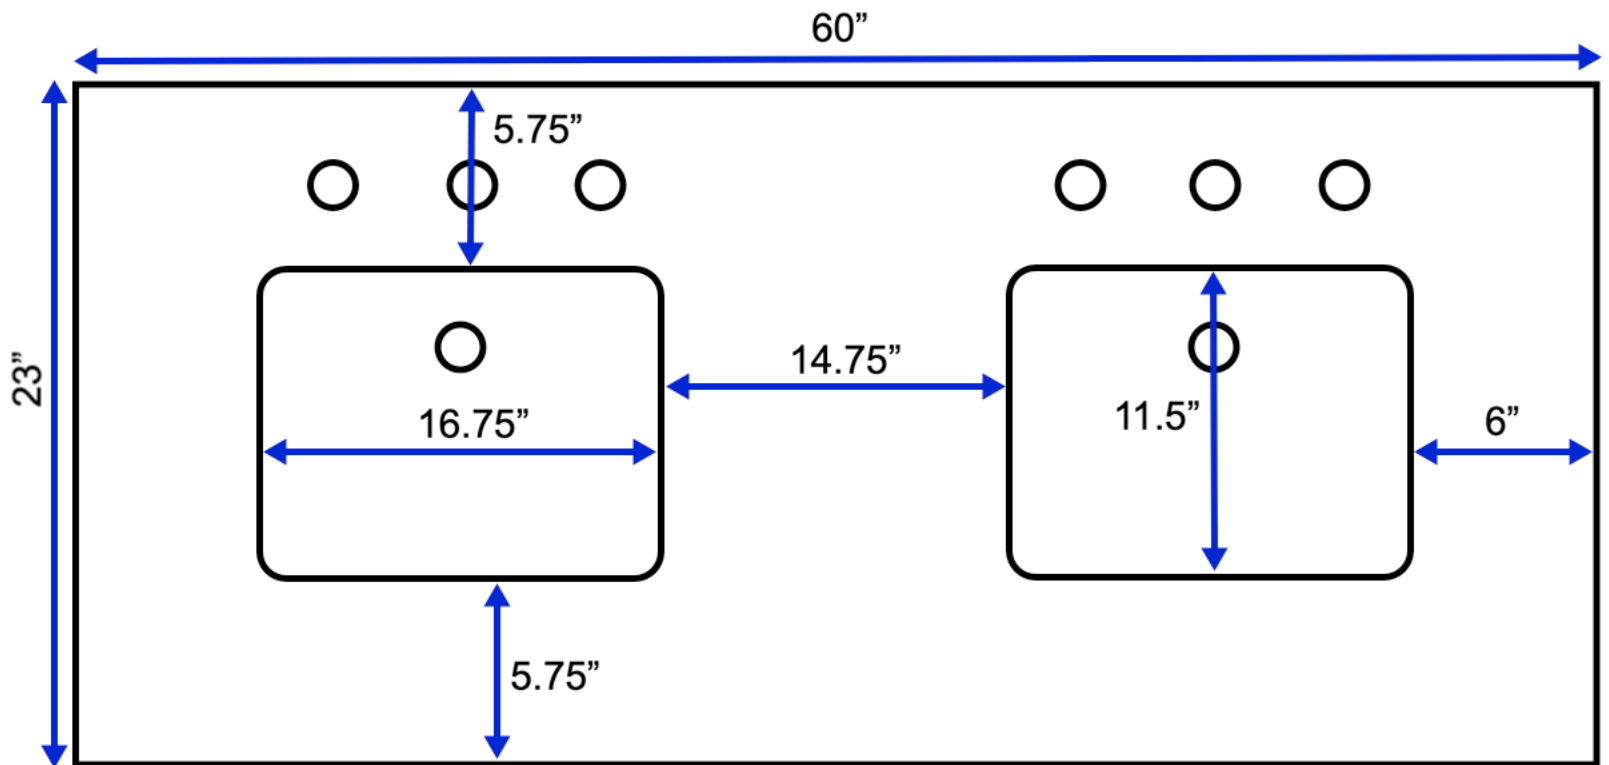

Birmingham 60-inch Double Vanity (Top View)

All measurements are approximate and rounded to the nearest quarter inch.
Please allow for a slight margin of error.