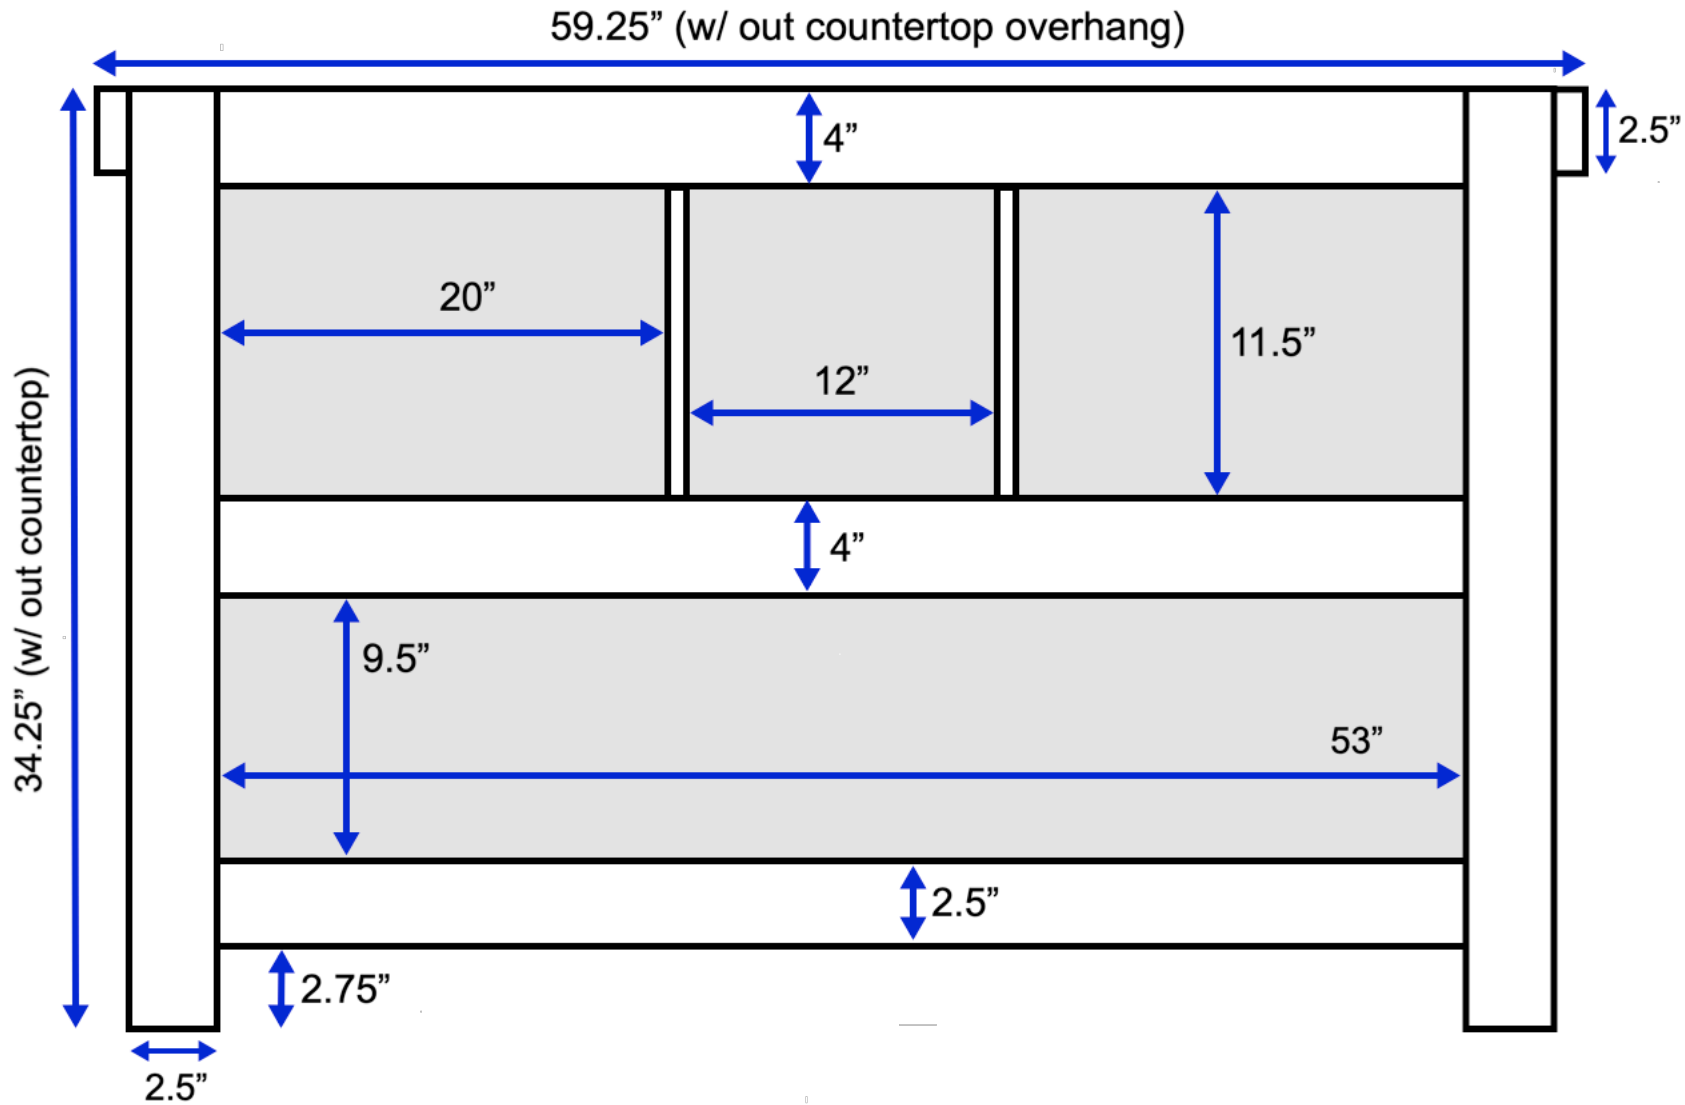

Birmingham 60-inch Double Vanity (Back View)

All measurements are approximate and rounded to the nearest quarter inch.
Please allow for a slight margin of error.