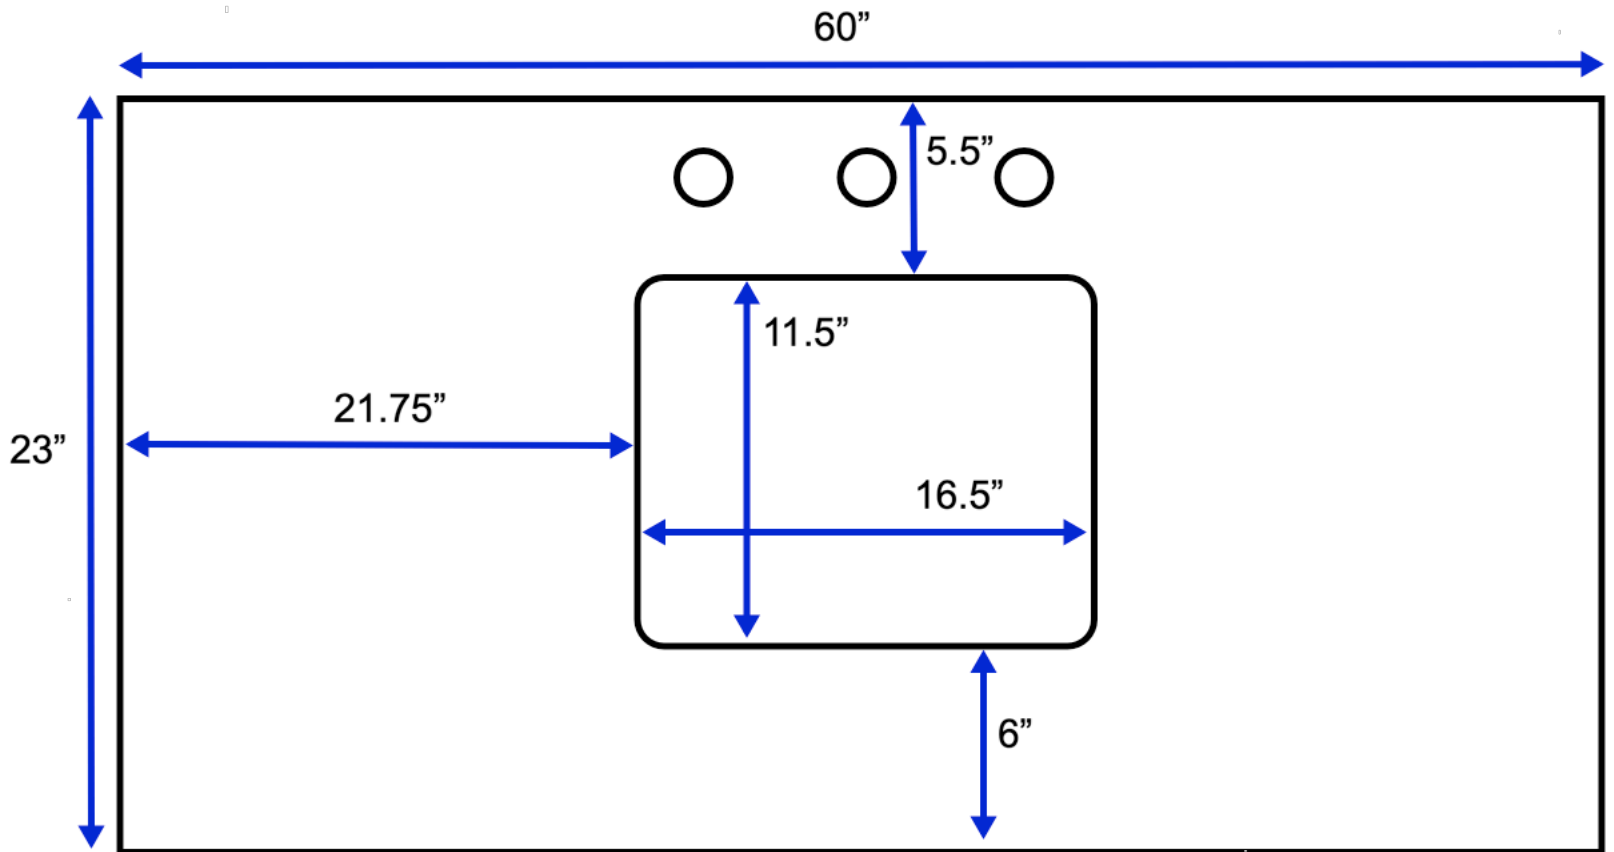

# Birmingham 60-inch Vanity (Top View)

All measurements are approximate and rounded to the nearest quarter inch.  
Please allow for a slight margin of error.