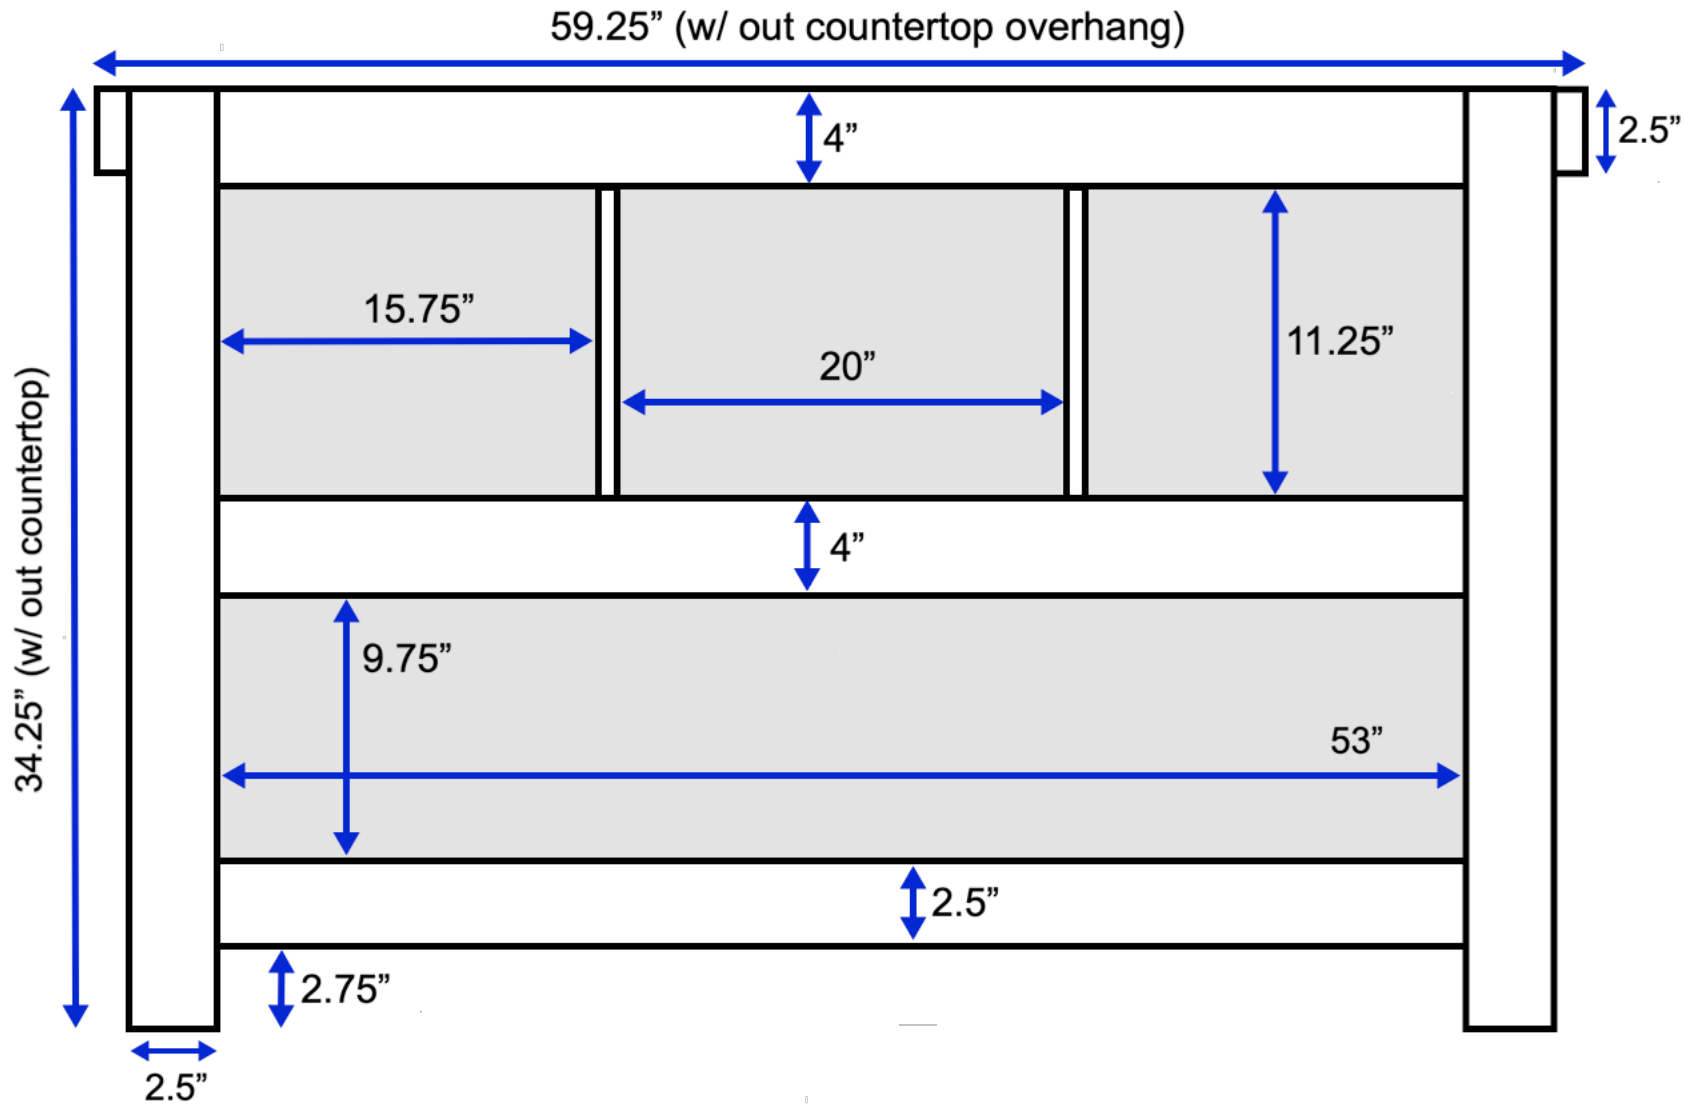

# Birmingham 60-inch Vanity (Back View)

All measurements are approximate and rounded to the nearest quarter inch.  
Please allow for a slight margin of error.