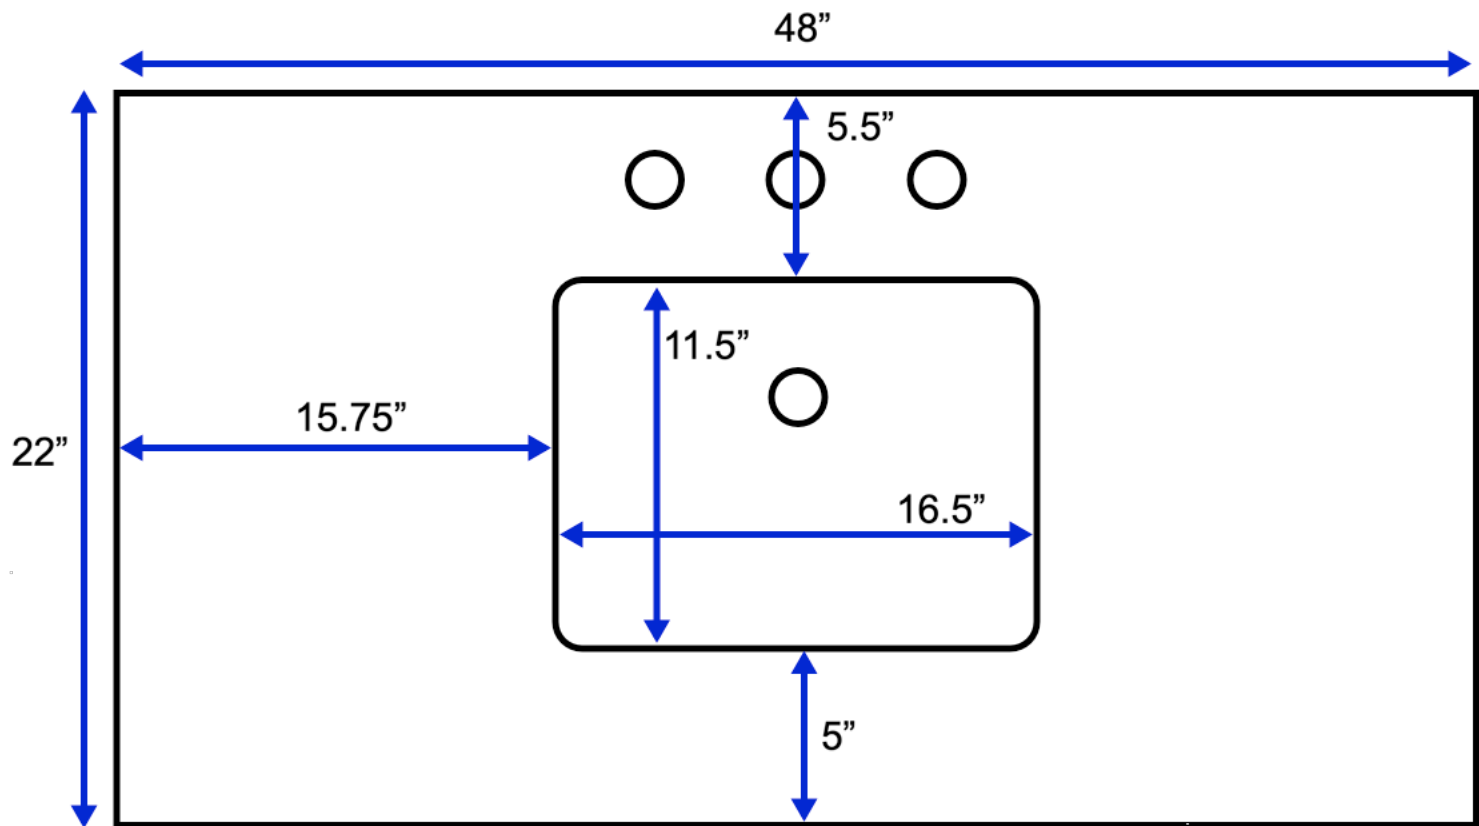

Birmingham 48-inch Bathroom Vanity (Top View)

All measurements are approximate and rounded to the nearest quarter inch.
Please allow for a slight margin of error.