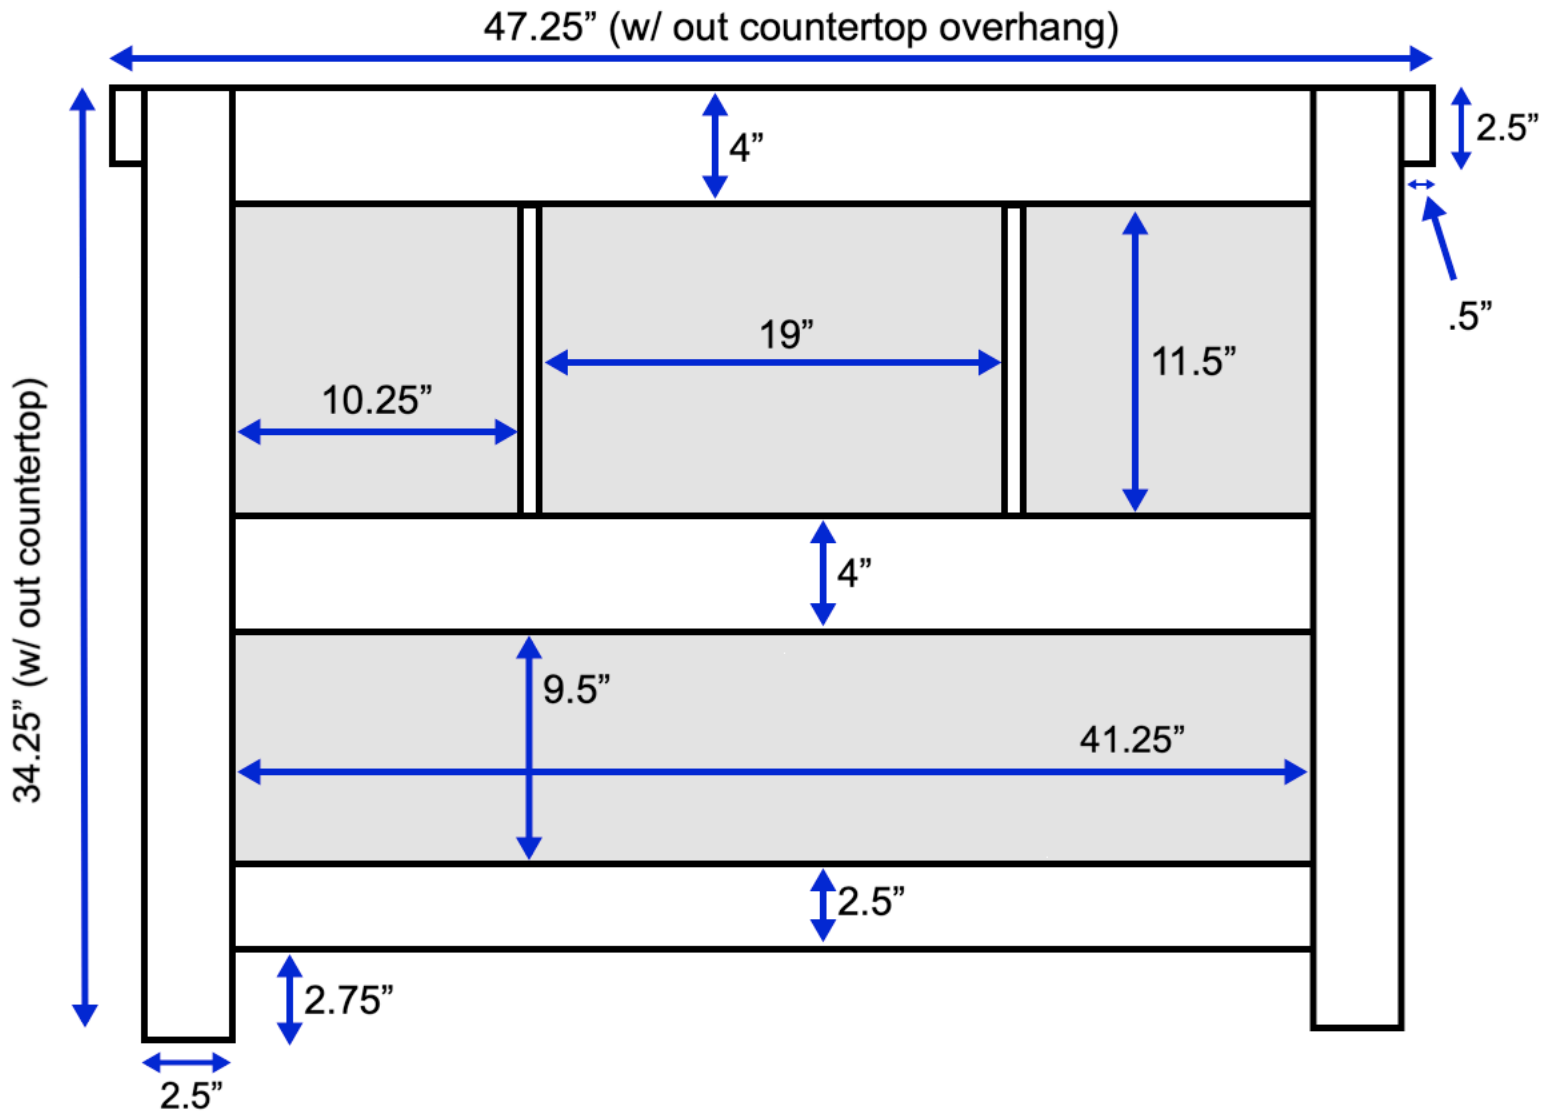

# Birmingham 48-inch Bathroom Vanity (Back View)

All measurements are approximate and rounded to the nearest quarter inch.  
Please allow for a slight margin of error.