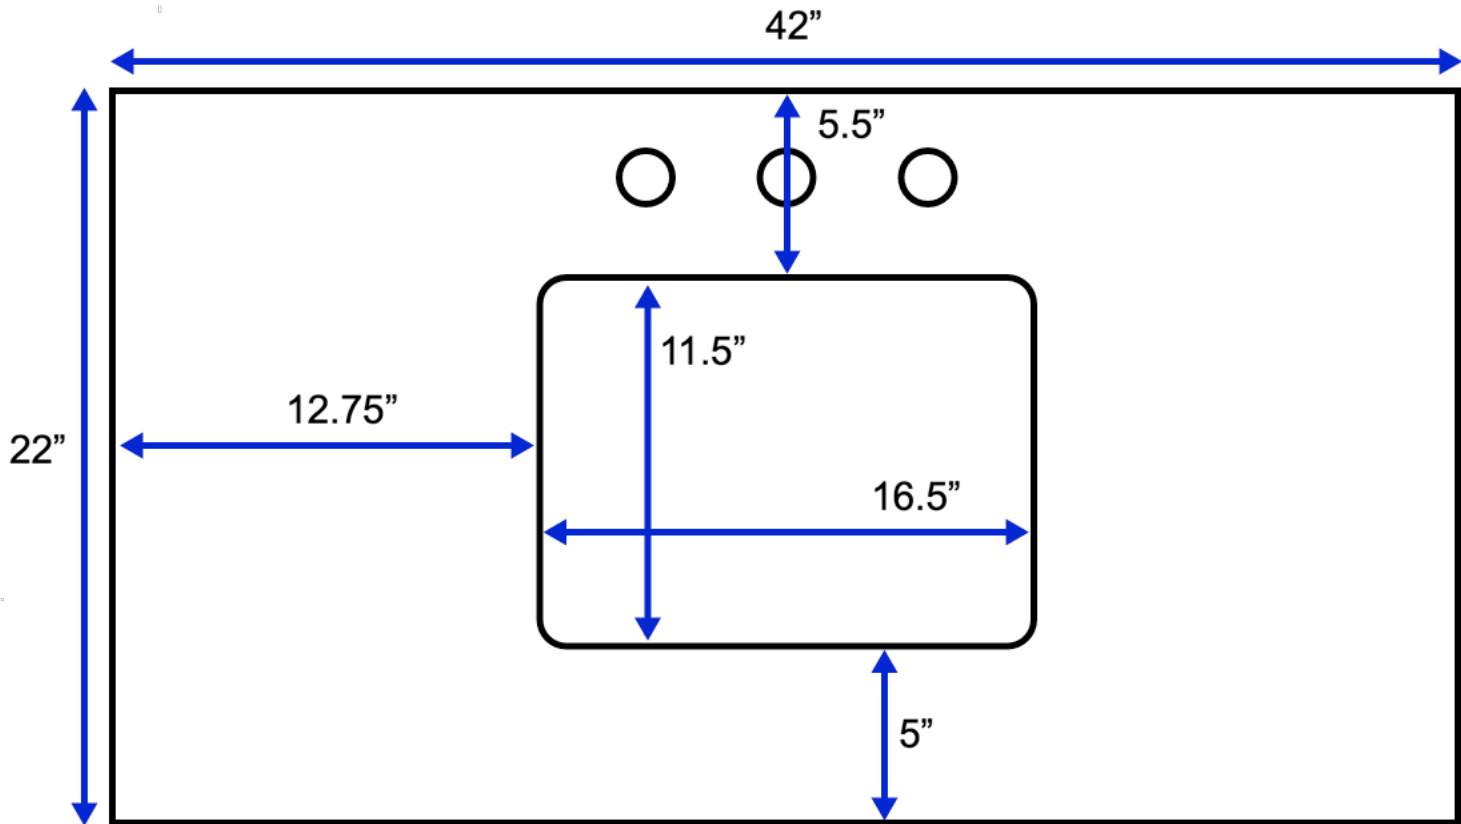

# Birmingham 42-inch Bathroom Vanity (Top View)

All measurements are approximate and rounded to the nearest quarter inch.  
Please allow for a slight margin of error.