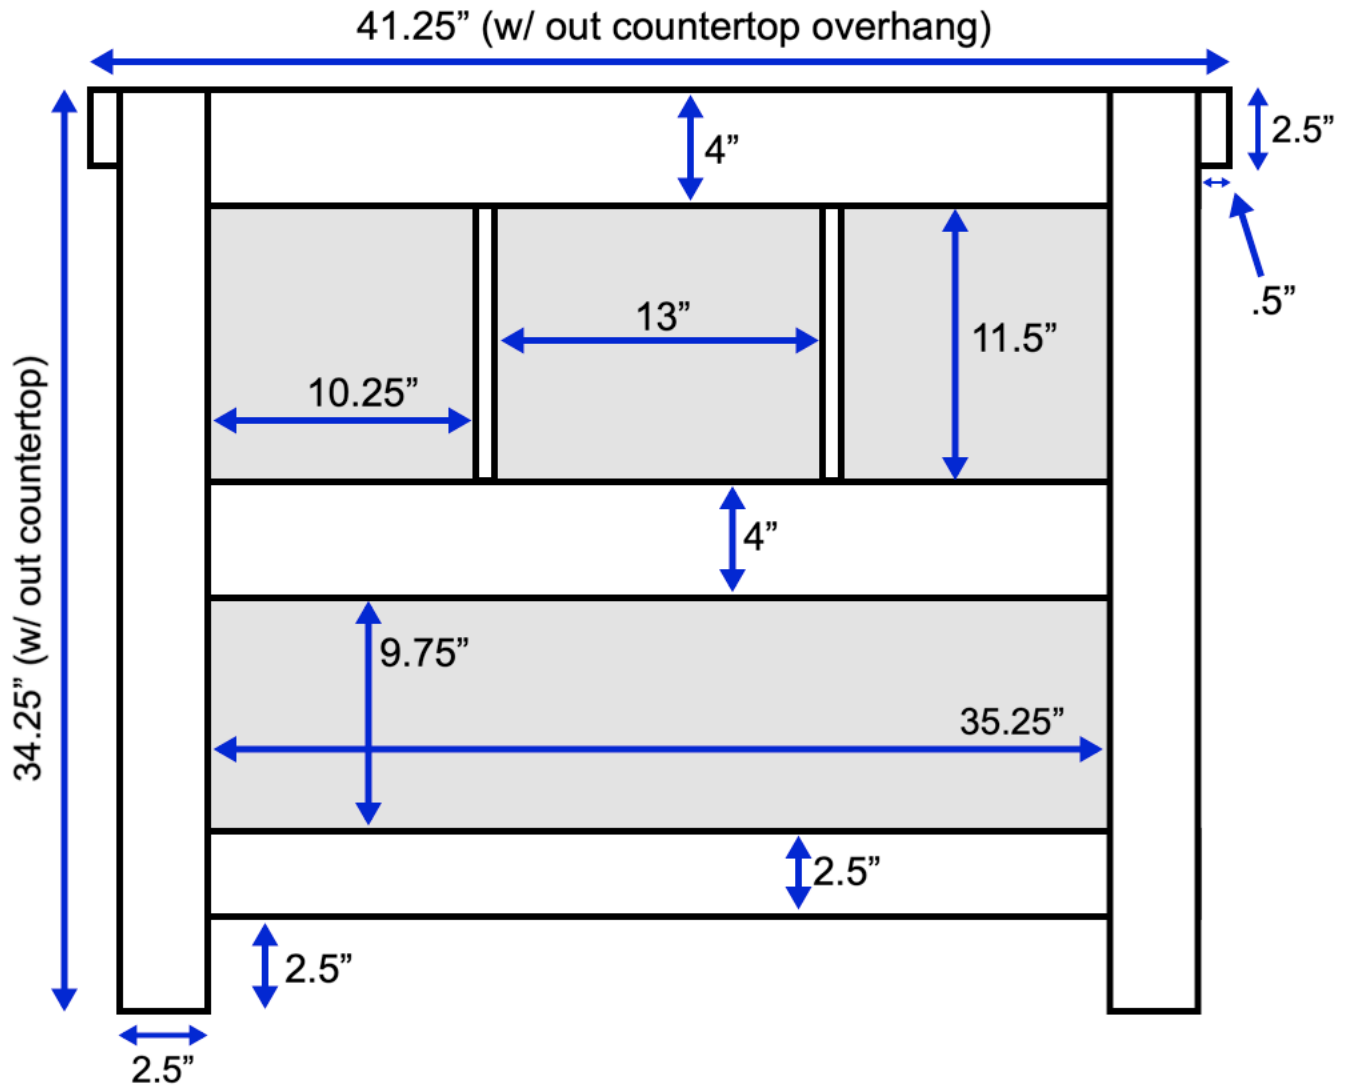

Birmingham 42-inch Bathroom Vanity (Back View)

All measurements are approximate and rounded to the nearest quarter inch.
Please allow for a slight margin of error.