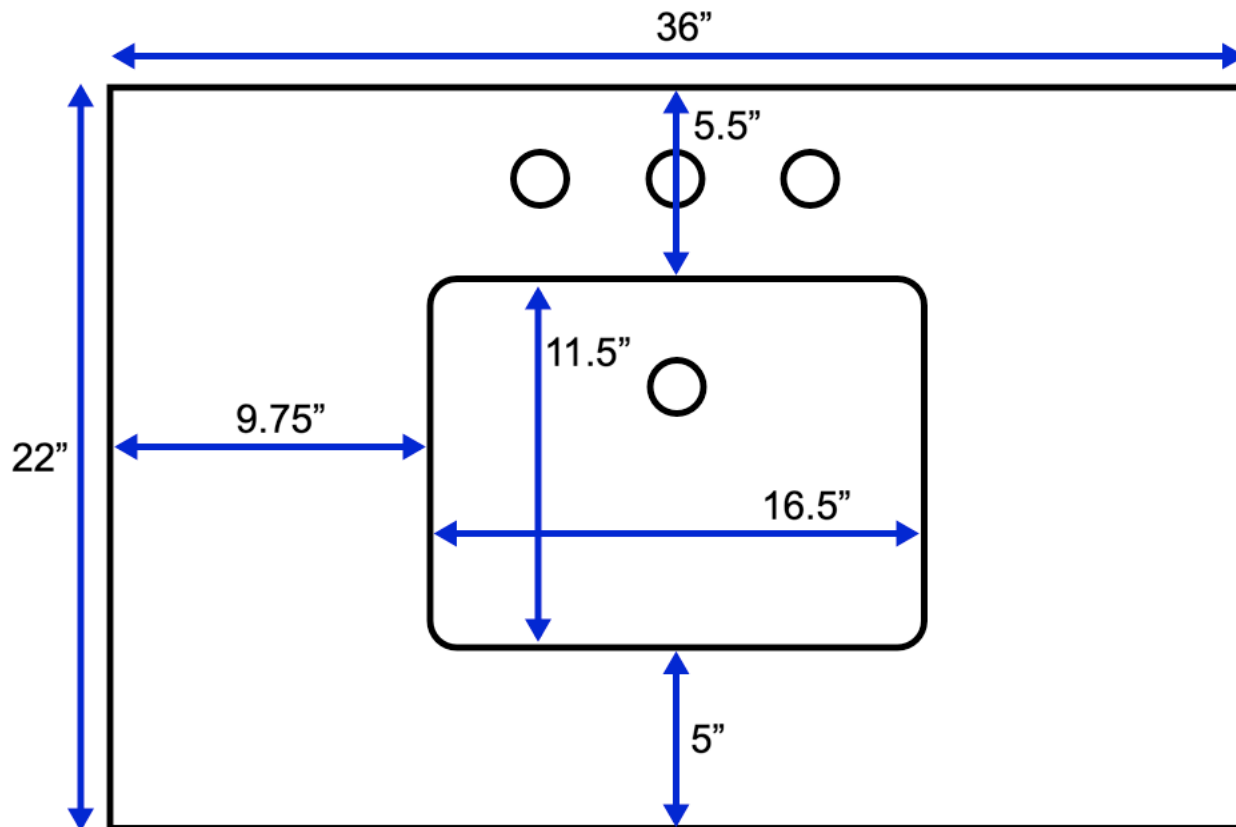

# Birmingham 36-inch Bath Vanity (Top View)

All measurements are approximate and rounded to the nearest quarter inch.  
Please allow for a slight margin of error.