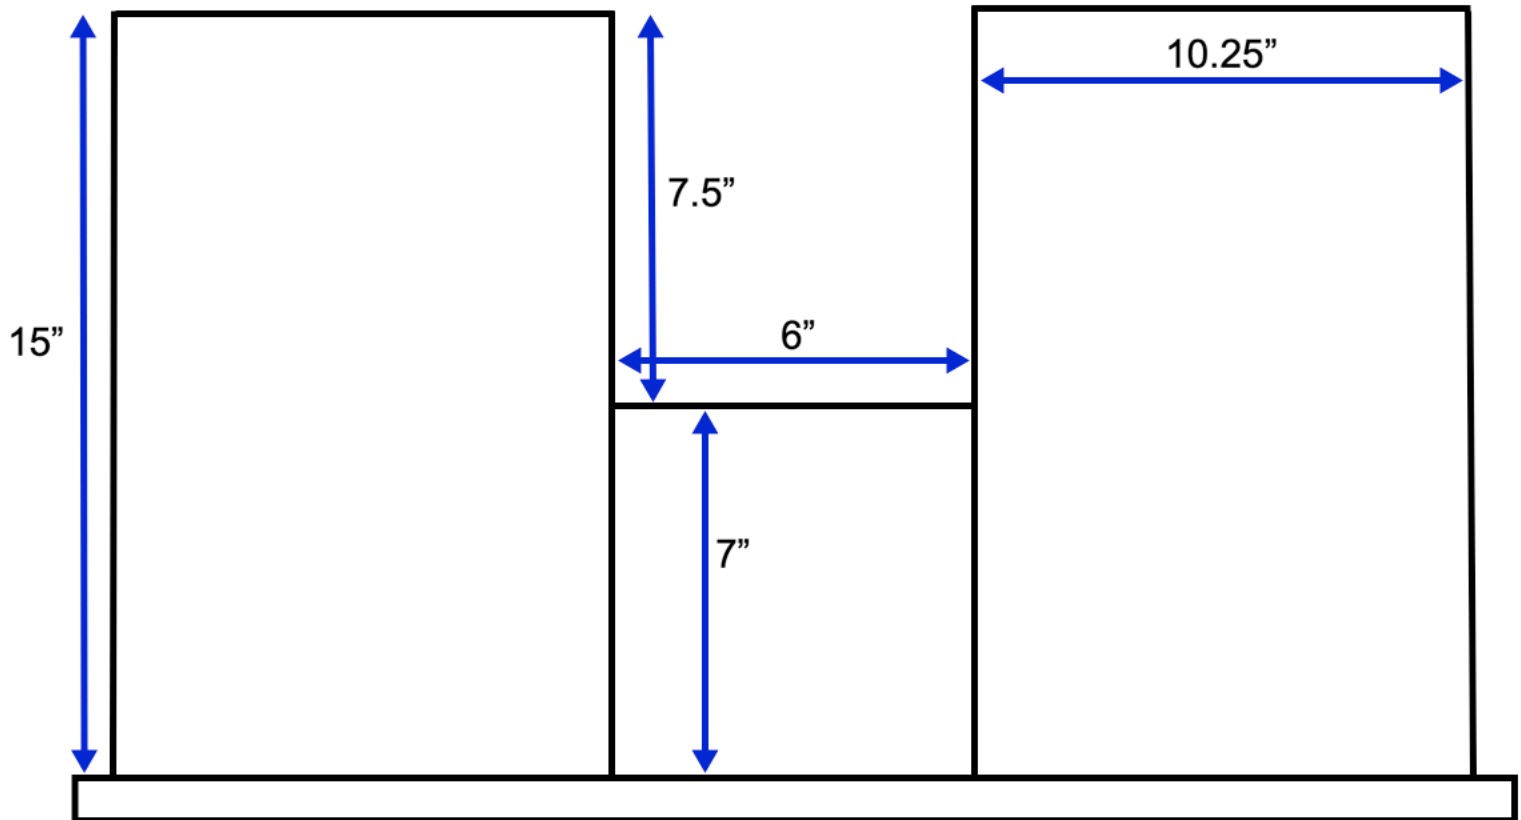

Birmingham 36-inch Vanity Bottom Drawer - Bird's Eye View

All measurements are approximate and rounded to the nearest quarter inch.
Please allow for a slight margin of error.