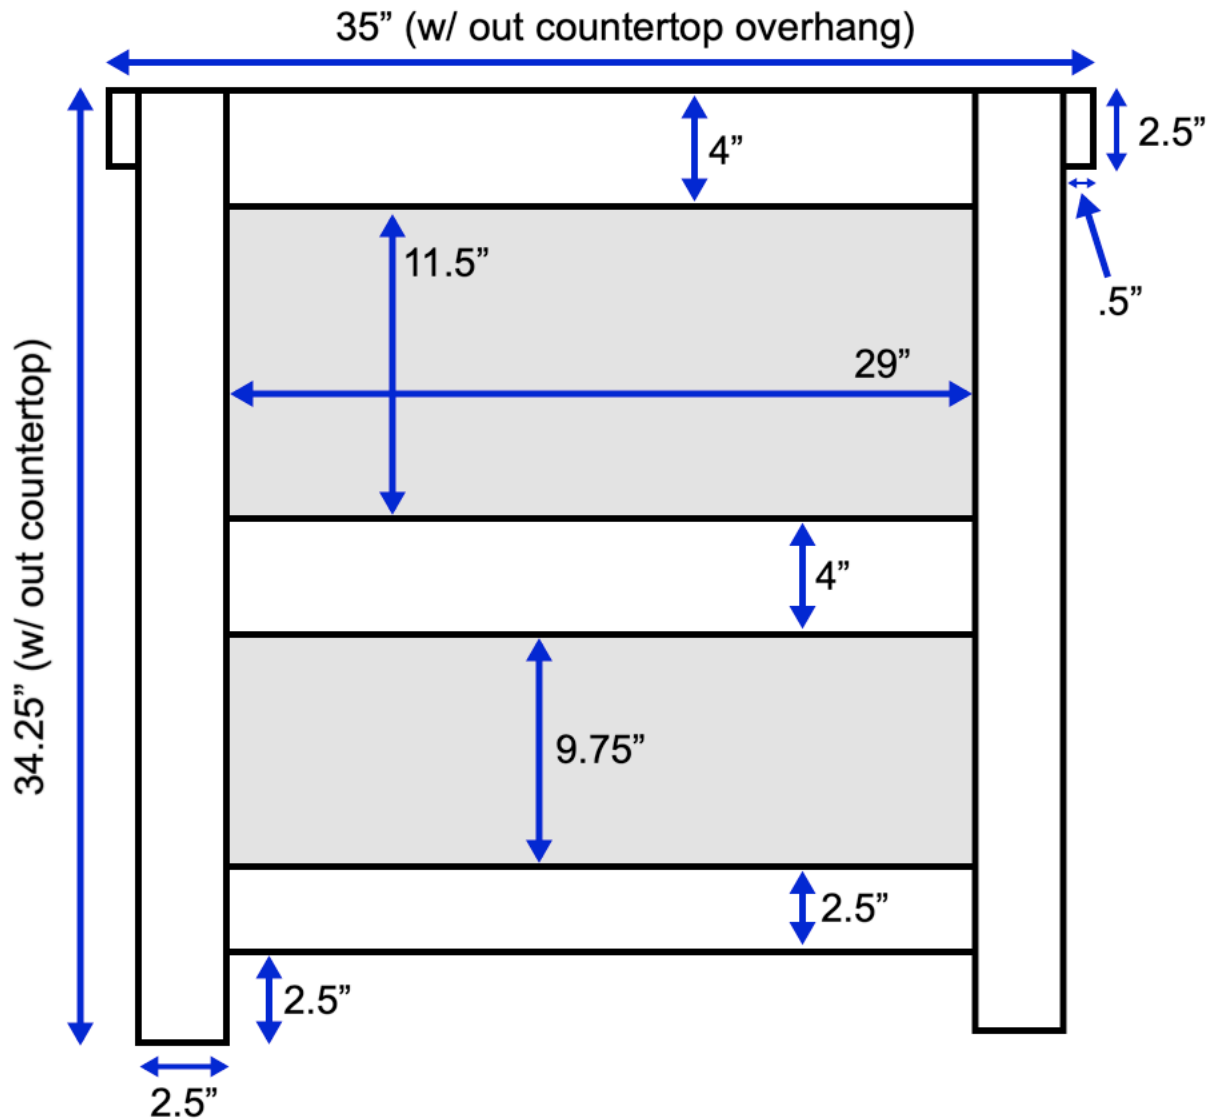

Birmingham 36-inch Bath Vanity (Back View)

All measurements are approximate and rounded to the nearest quarter inch.
Please allow for a slight margin of error.