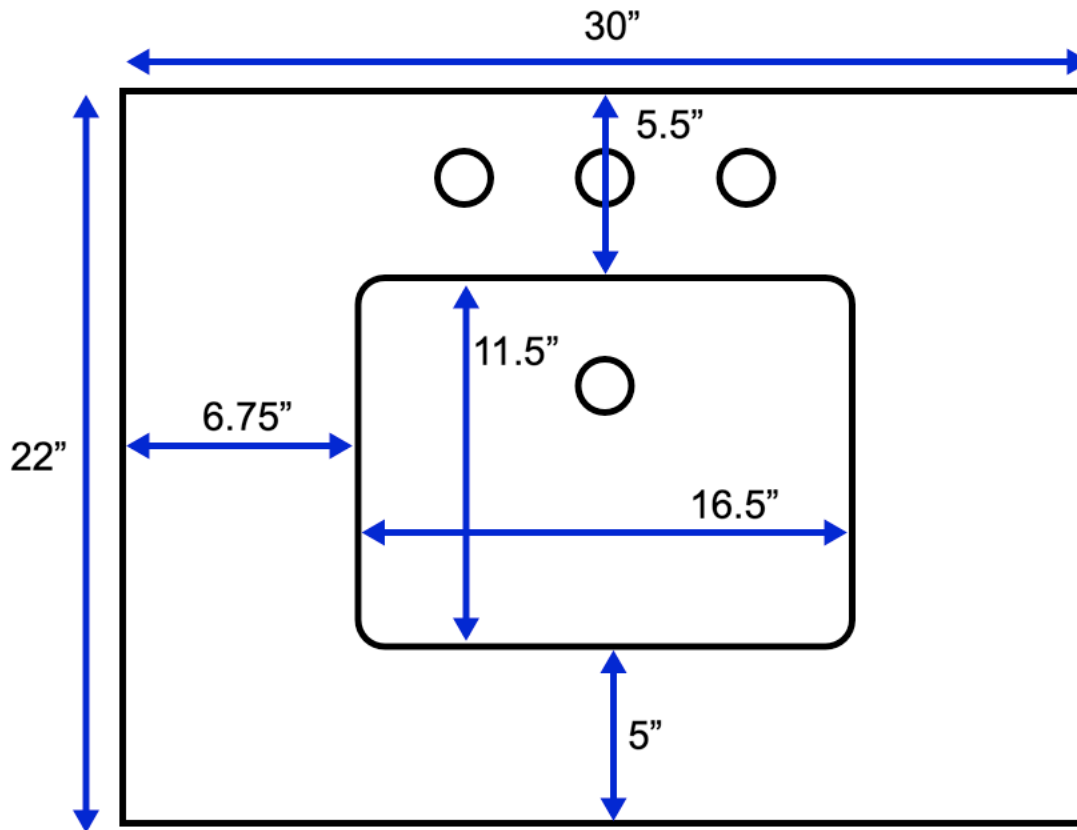

Birmingham 30-inch Bath Vanity (Top View)

All measurements are approximate and rounded to the nearest quarter inch.
Please allow for a slight margin of error.