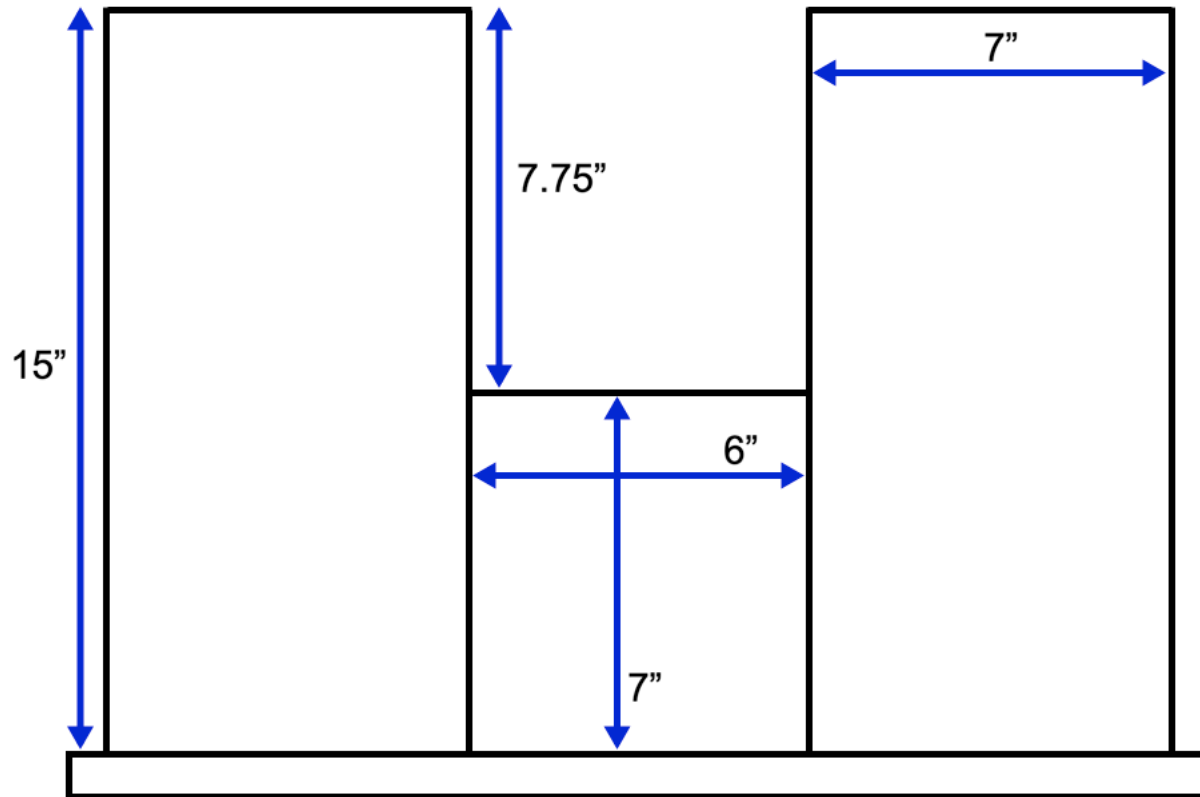

# Birmingham 30-inch Bath Vanity Bottom Drawer - Bird's Eye View

All measurements are approximate and rounded to the nearest quarter inch.  
Please allow for a slight margin of error.