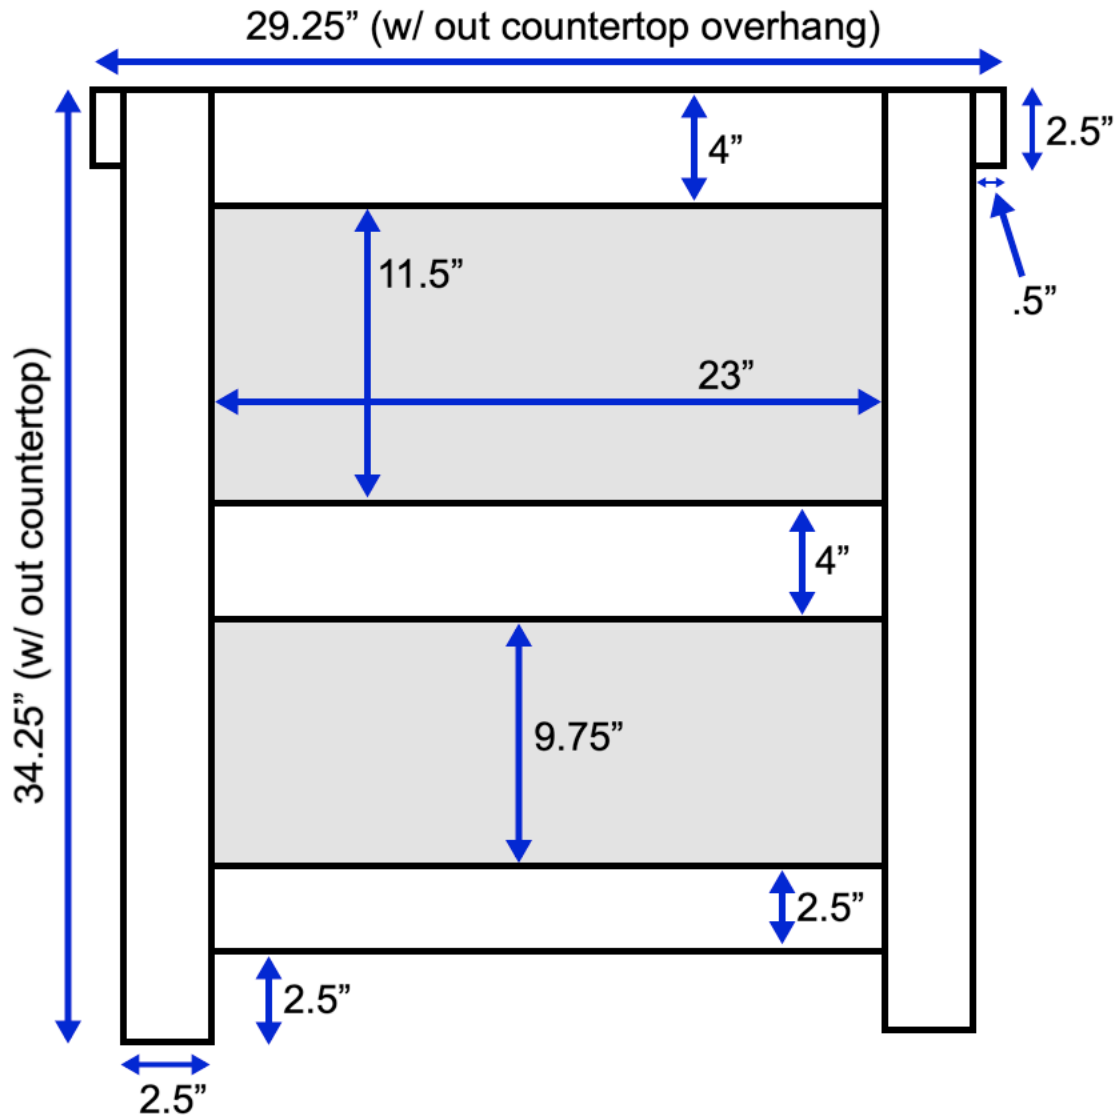

Birmingham 30-inch Bath Vanity (Back View)

All measurements are approximate and rounded to the nearest quarter inch.
Please allow for a slight margin of error.