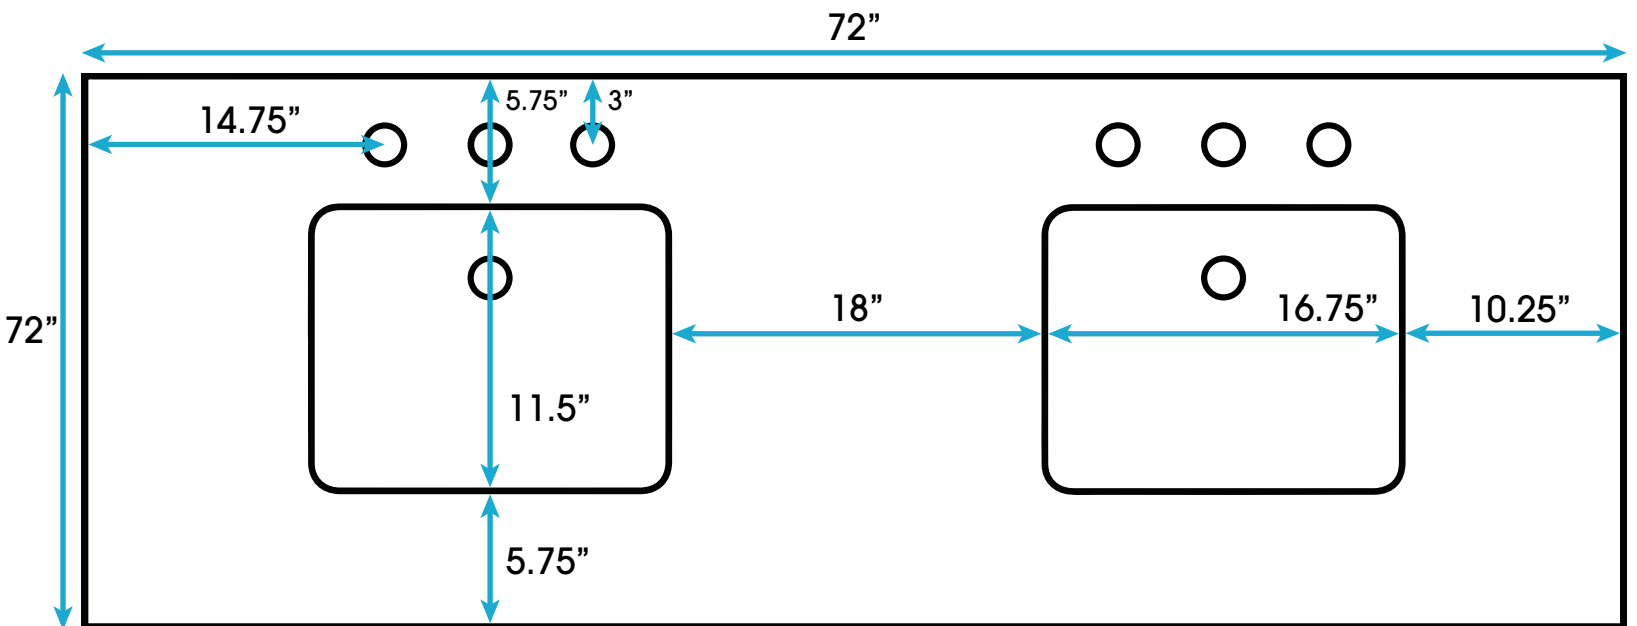

# ***Avery 72-inch Double Bath Vanity (Top View)***

**All measurements are approximate and rounded to the nearest quarter inch  
Please allow for a slight margin of error**