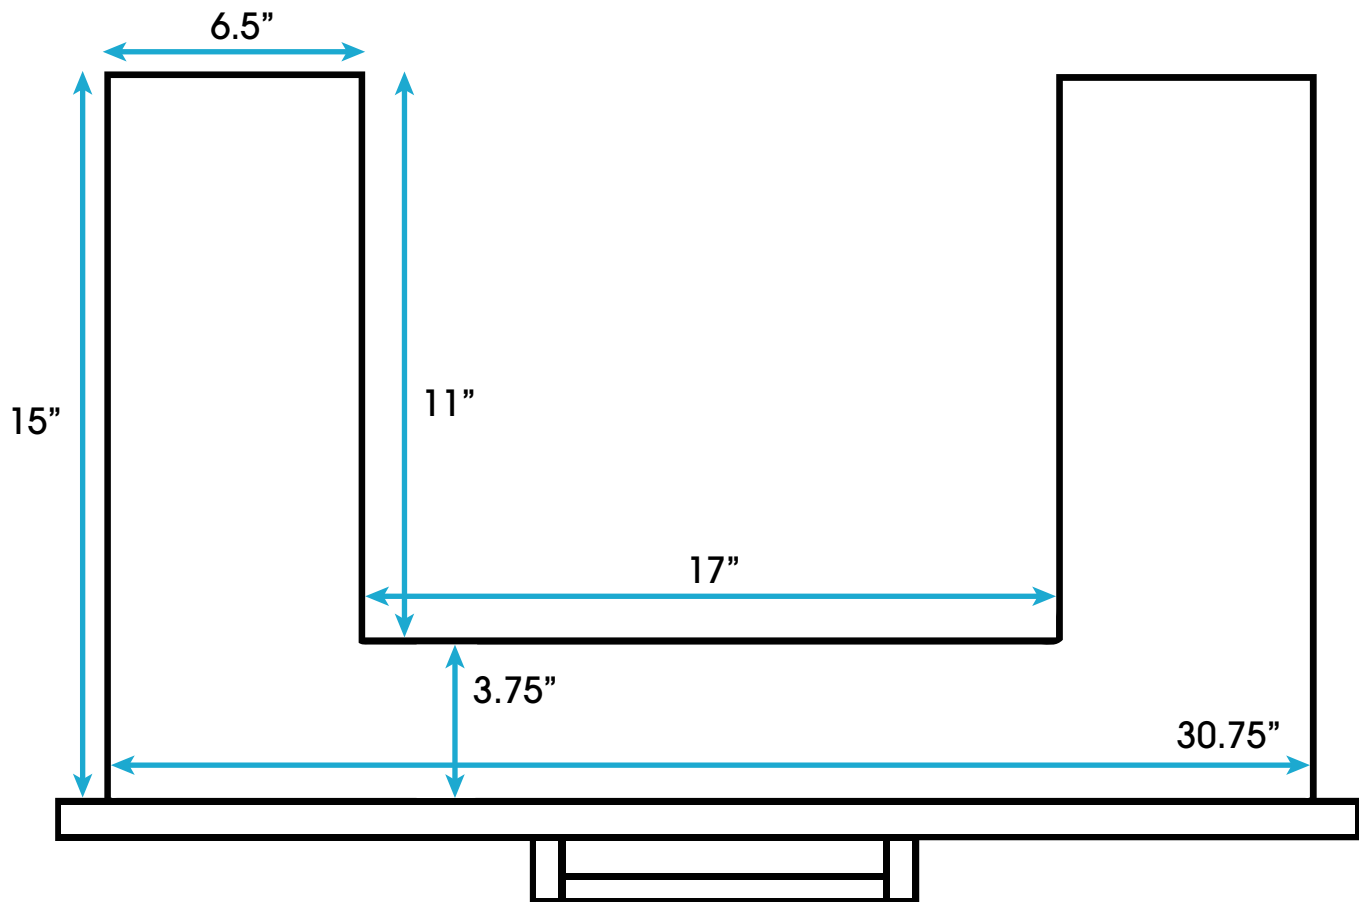

# ***Avery 72-inch Double Bath Vanity*** **Top Drawer (Top View)**

**All measurements are approximate and rounded to the nearest quarter inch  
Please allow for a slight margin of error**