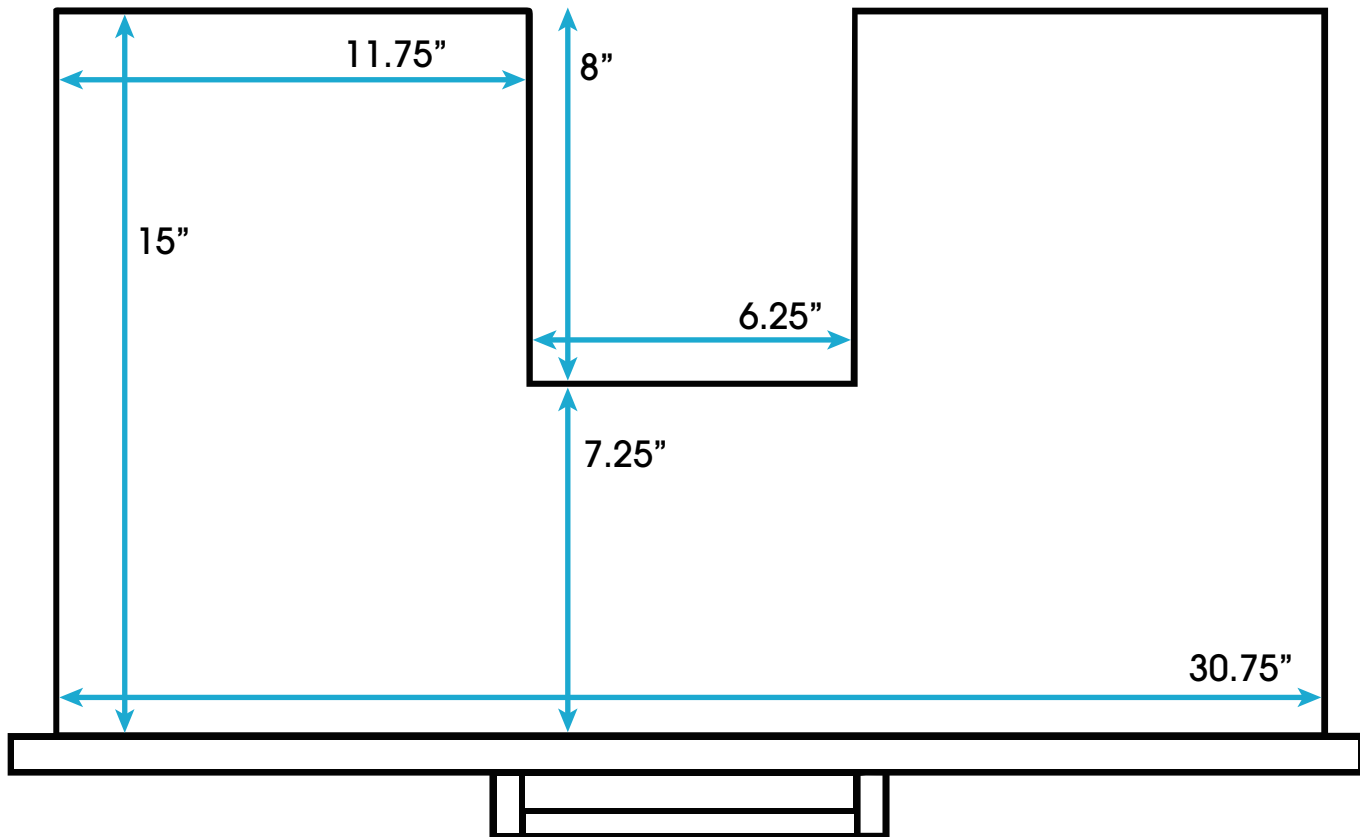

Avery 72-inch Double Vanity Middle Drawer – (Top View)

**All measurements are approximate and rounded to the nearest quarter inch
Please allow for a slight margin of error**