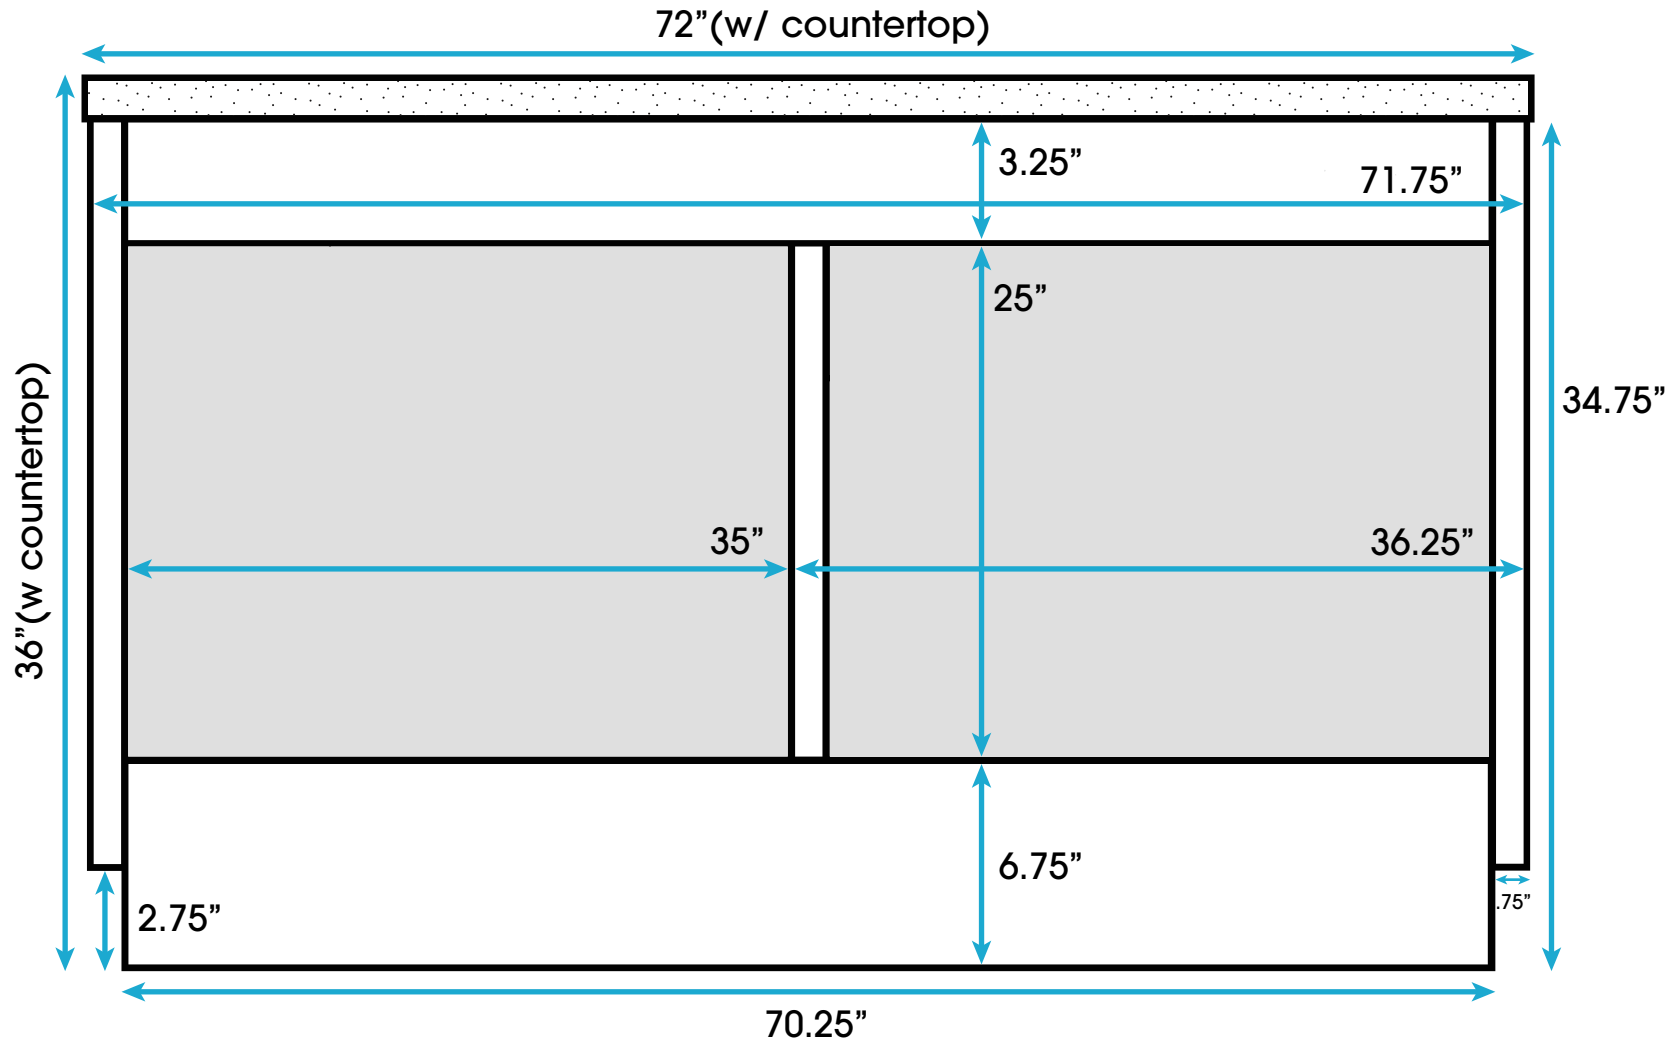

Avery 72-inch Double Bath Vanity (Back View)

**All measurements are approximate and rounded to the nearest quarter inch
Please allow for a slight margin of error**