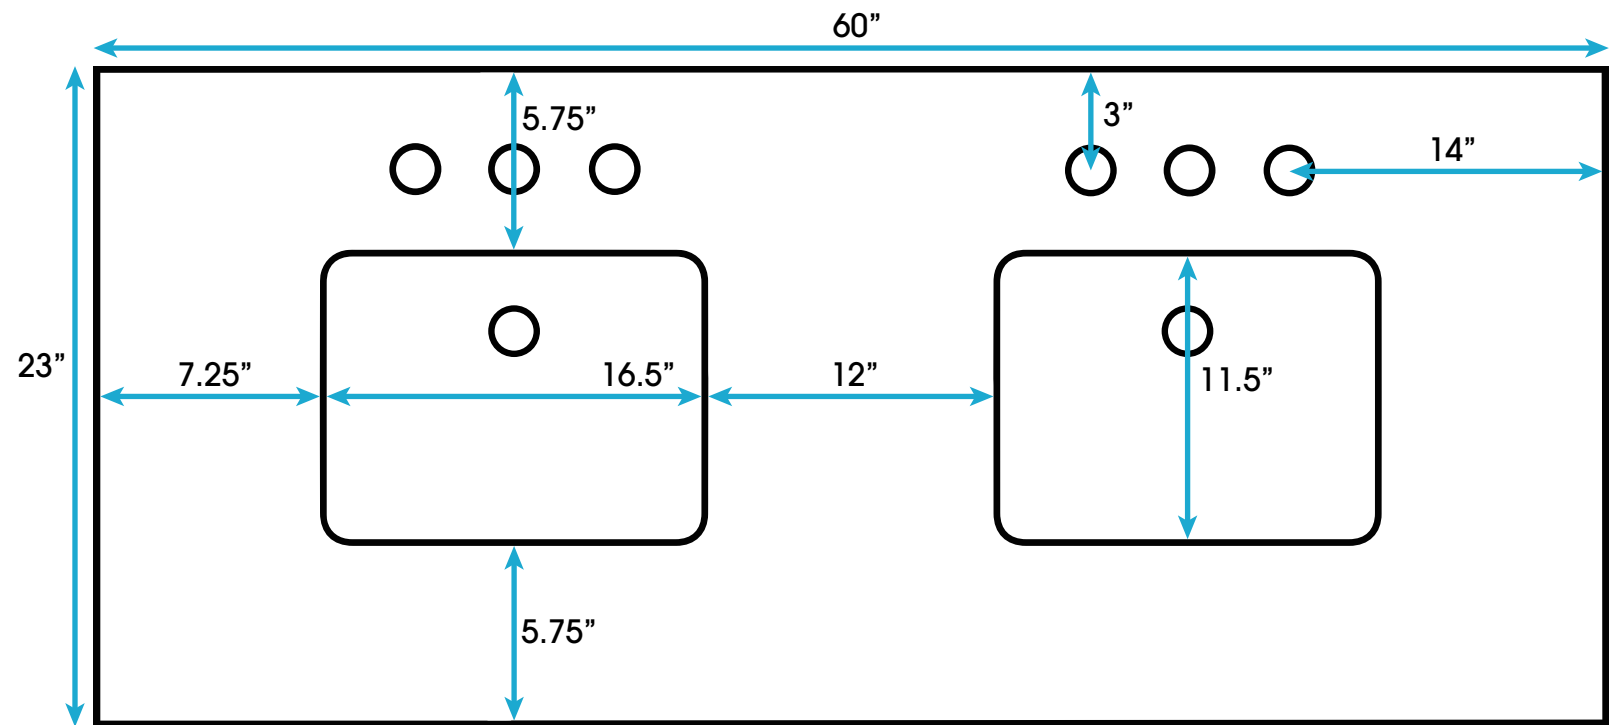

Avery 60-inch Double Bath Vanity (Top View)

**All measurements are approximate and rounded to the nearest quarter inch
Please allow for a slight margin of error**